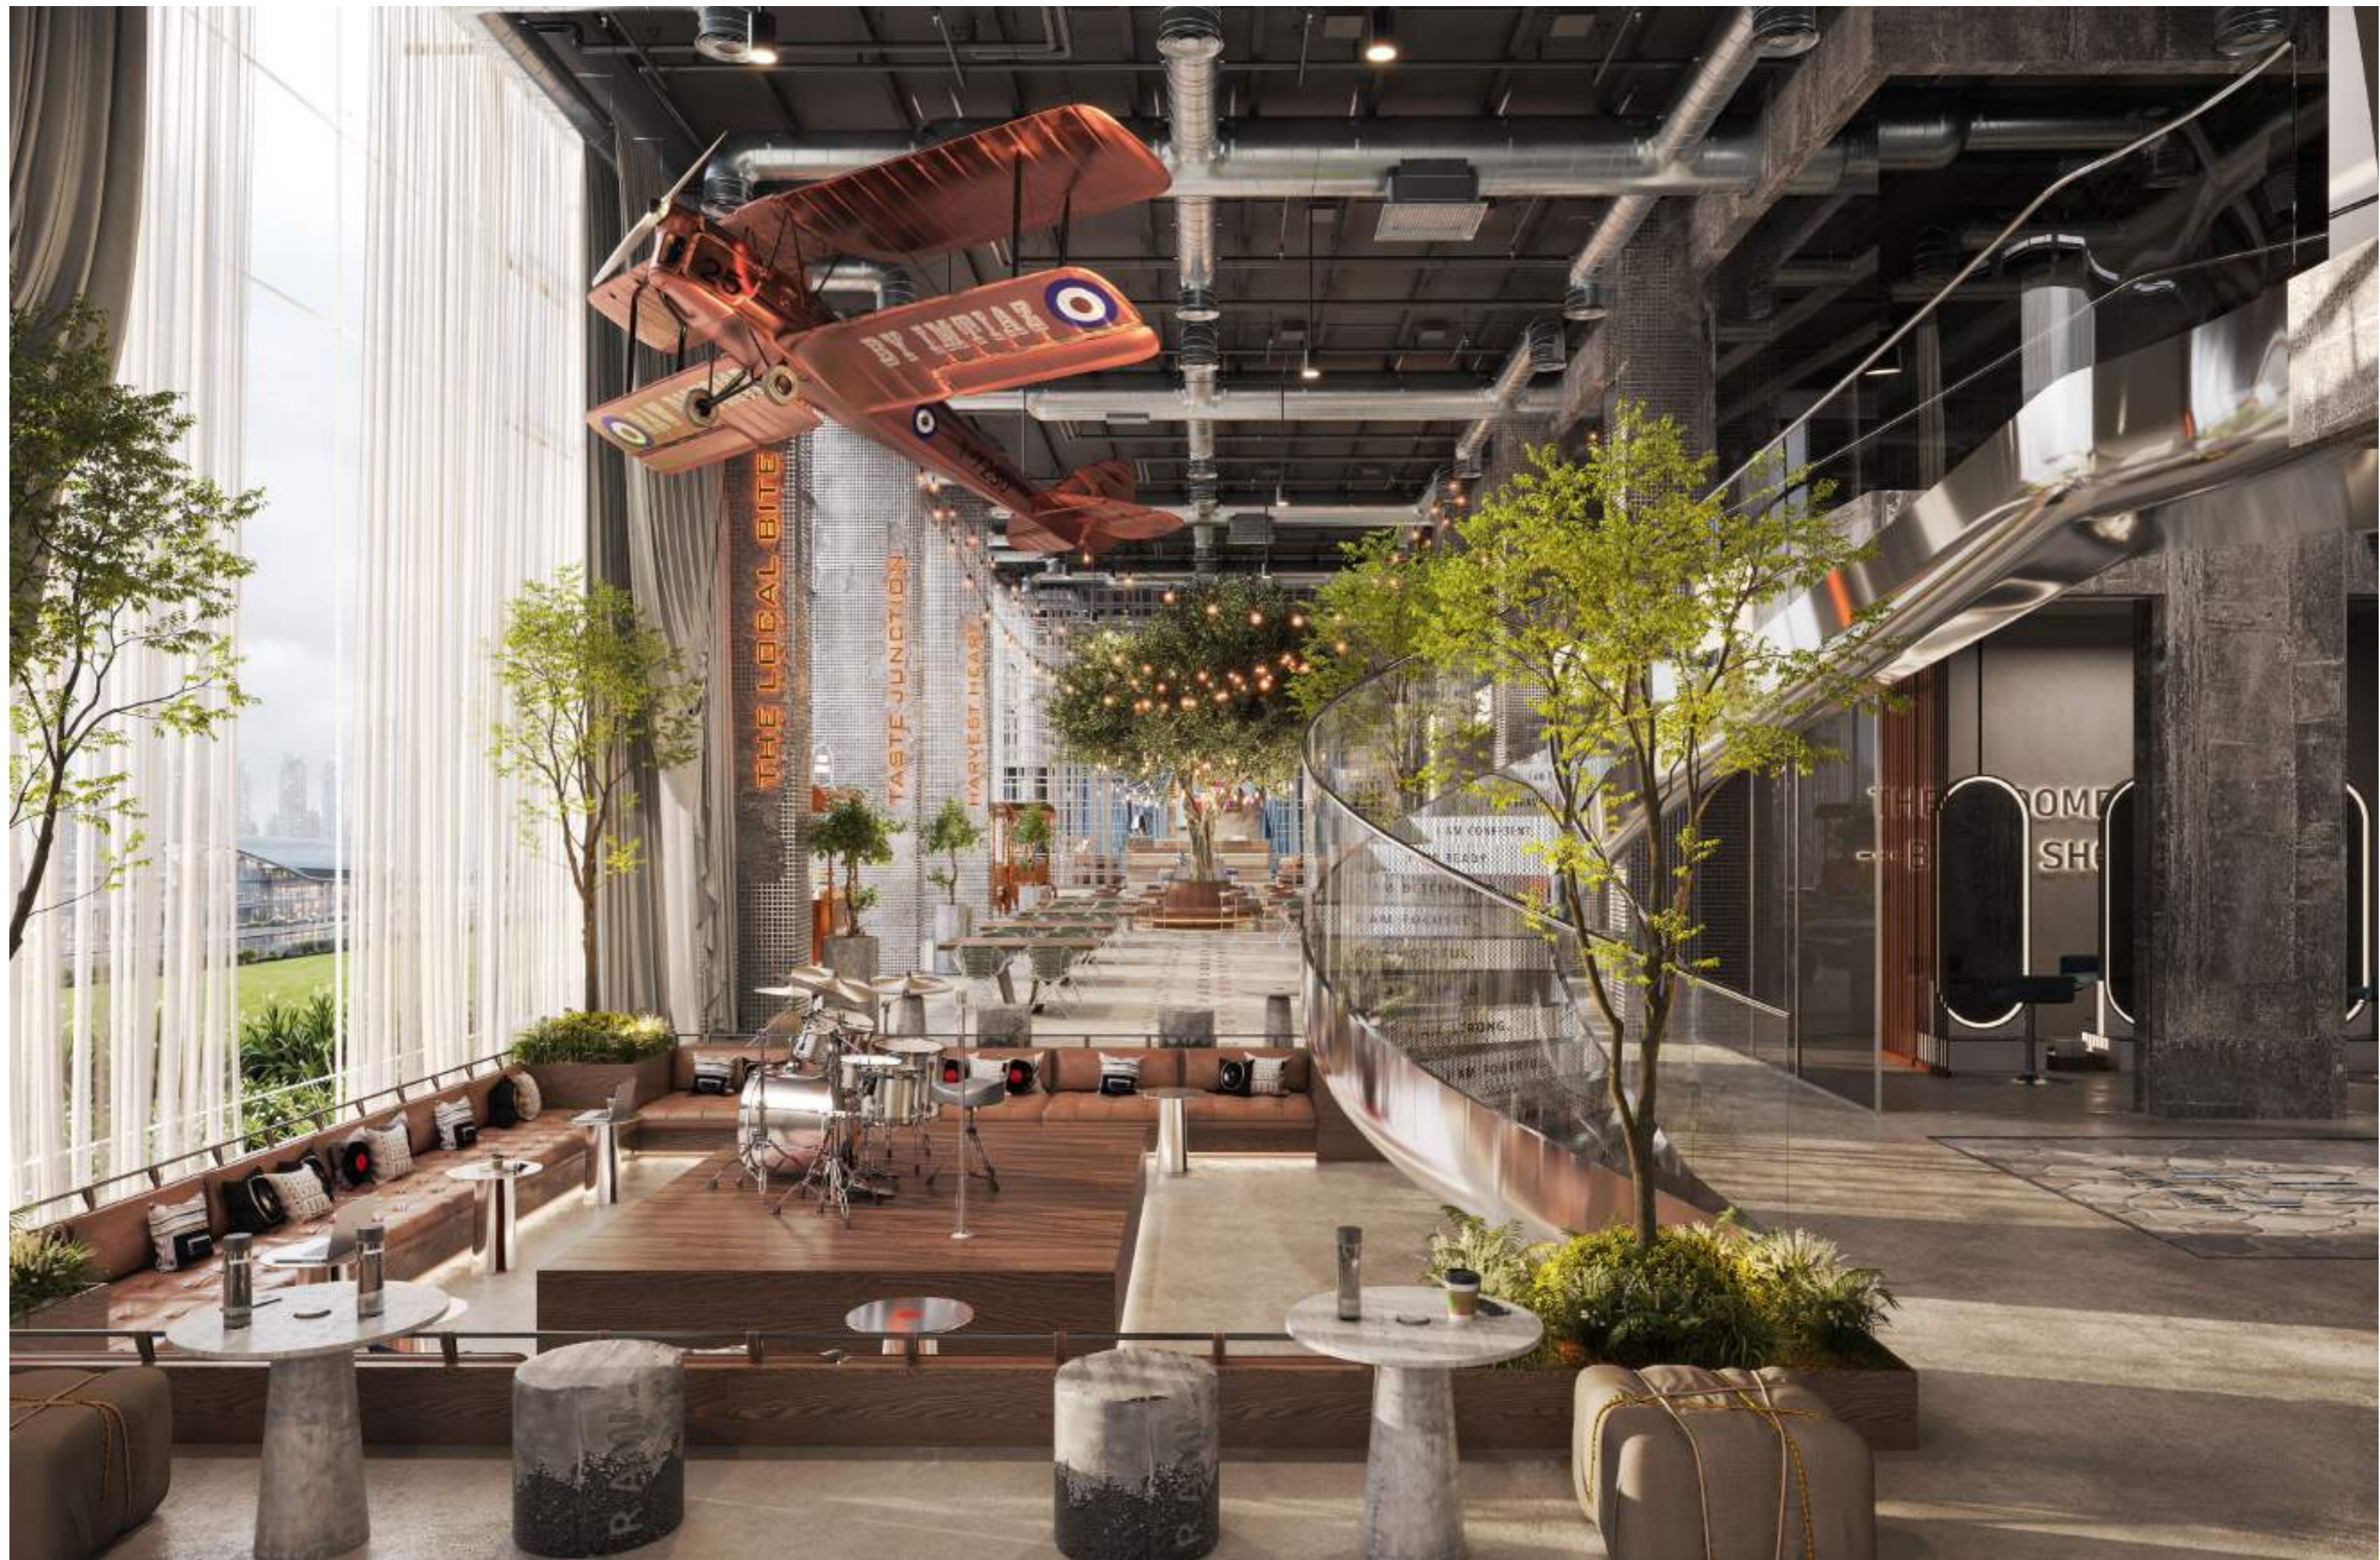

IMTIAZ

IMTIAZ

RAIN DISTRICT

THERE'S LEVELS TO THIS

Step in, tune in, stay around.

An always-on arrival zone where Raw District sets the tone from the first step in. Built for movement, music, coffee, catch-ups, and everything in between, this is the community's social engine. Industrial energy, playful details, and pockets of greenery come together to create a place that feels spontaneous, magnetic, and unmistakably Raw.

An icon suspended in motion.

More than décor, the vintage aircraft becomes an installation artwork within Raw District. Suspended overhead, it captures the spirit of flight, freedom, and forward momentum, transforming the space into an immersive environment where design feels bold, unexpected, and alive.

The Deck is a rooftop pool escape made for sun, skyline, and slow hours above the rush. A place to swim, stretch out, cool down, and stay a little longer, with open views, easy energy, and the feeling of being away without ever leaving the city.