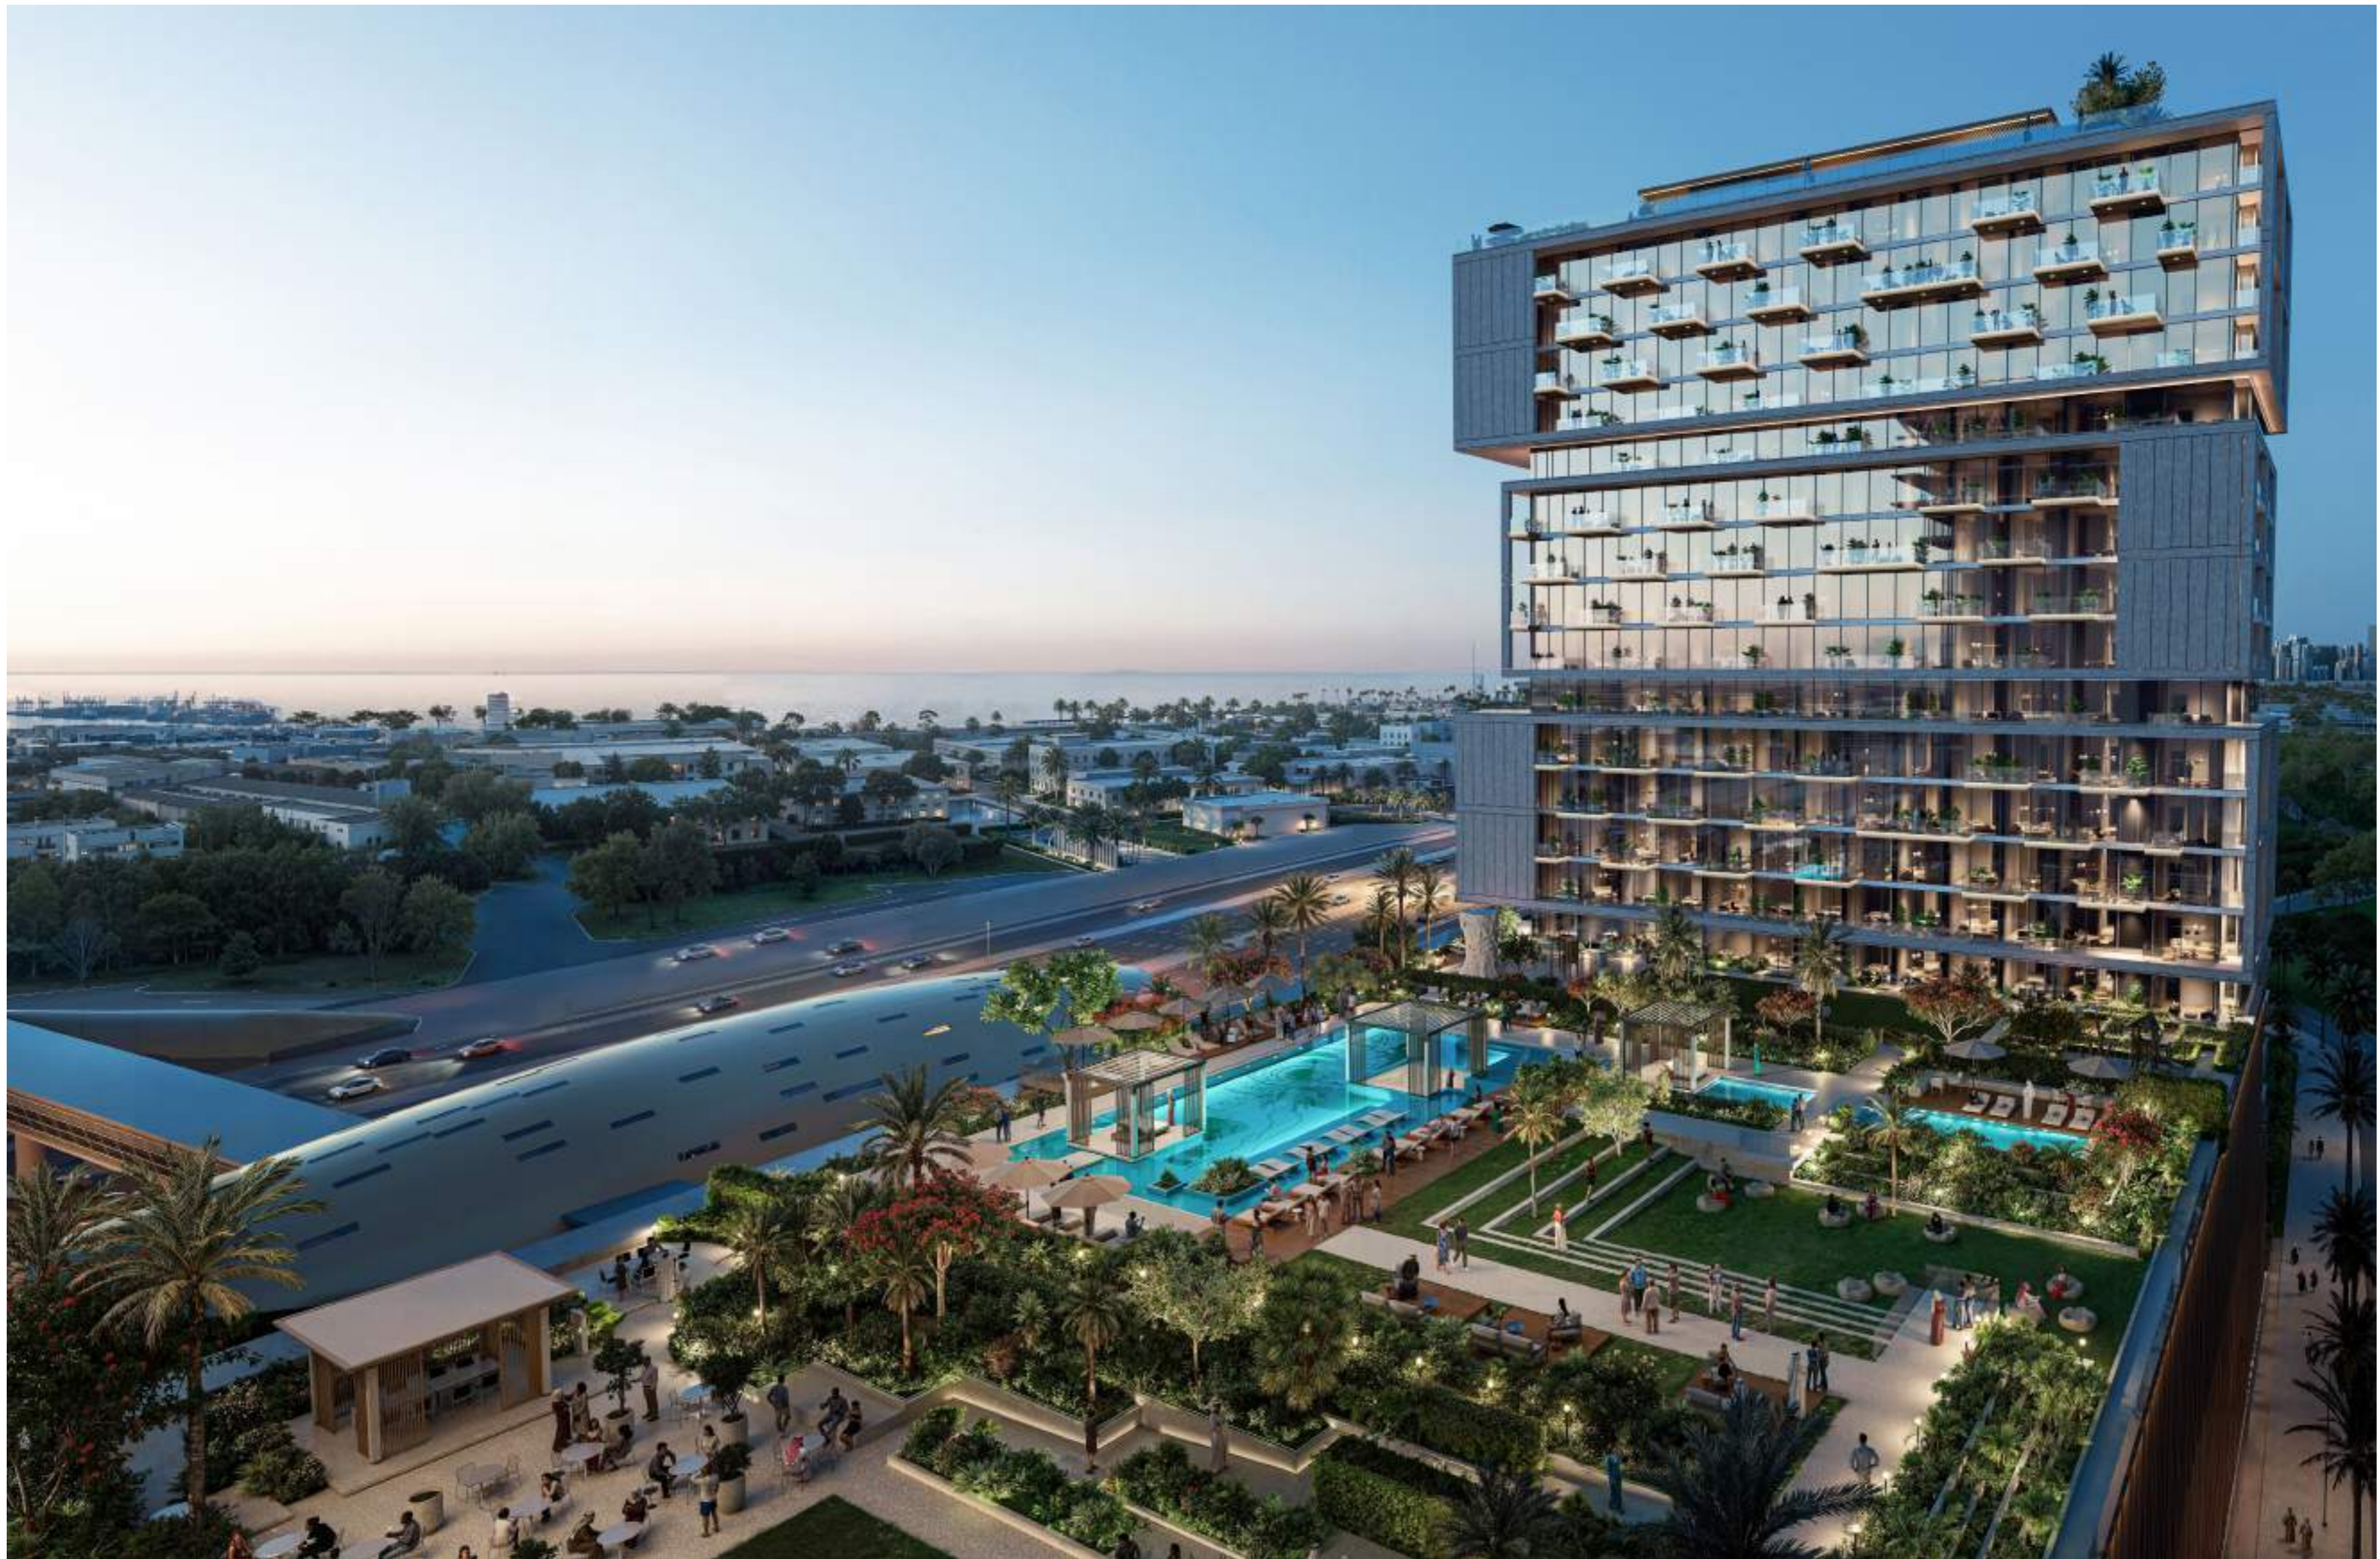

THE DECK

Your own urban escape.

Water, light, and space to move through. The sun hangs a little longer here, and conversations carry further. People drift in, and don't rush out. Come up when you need to reset. Or when you don't want the day to end yet.

The Deck is a rooftop pool escape made for sun, skyline, and slow hours above the rush. A place to swim, stretch out, cool down, and stay a little longer, with open views, easy energy, and the feeling of being away without ever leaving the city.