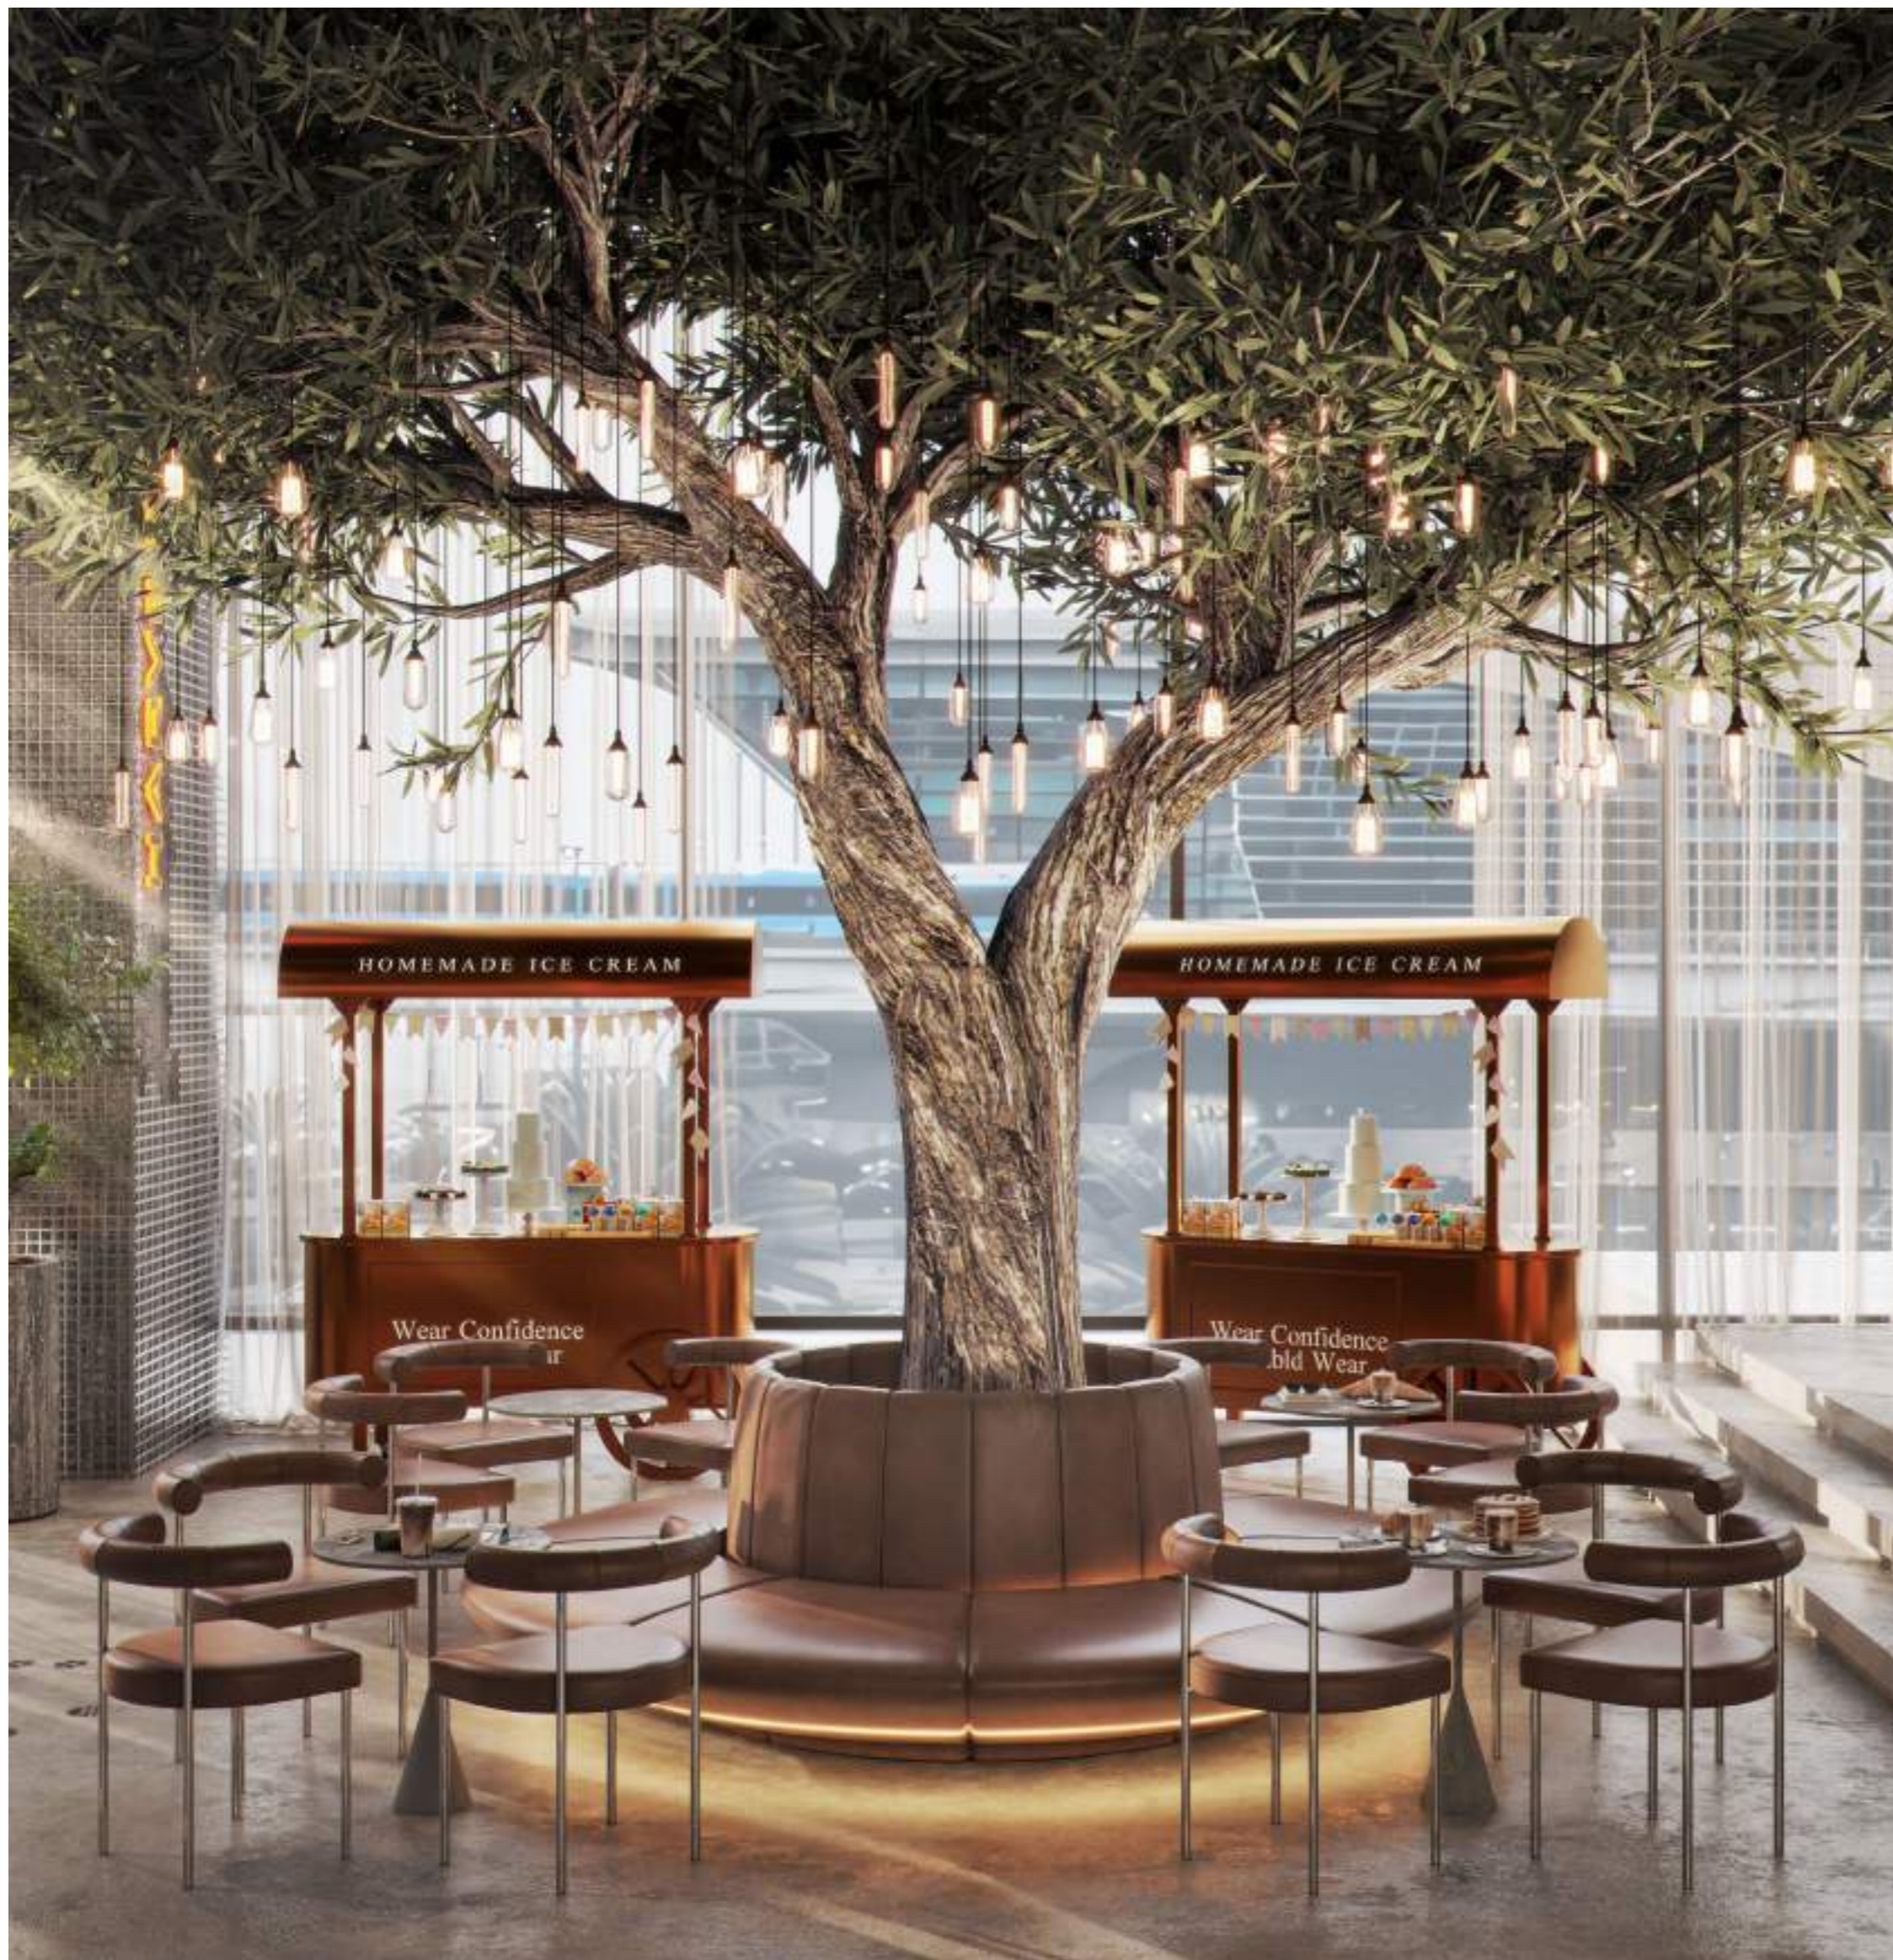

**6 AM
COFFEE CLUB**

First light, first sip.

6AM Coffee Club is where the day switches on. Fresh brews, warm pastries, shared tables, and morning energy come together in a bright social spot made for quick starts, slow sips, and everything that happens before the city fully wakes.

DISTRIKT TABLE

Grab and go, stay and chat.

Our dining concept is always on, always buzzing. A standalone hub at the heart of our community. Forget isolated tables, instead we create our focal point, a long table where conversations carry from end to end. Exchange ideas, power each other up, connect over sustenance.

Rooted in the moment.

A vibrant social hub shaped around nature, connection, and ease. Under the canopy, coffee turns into conversation, quick bites become lingering catch-ups, and every seat feels part of something bigger. Grab something sweet, settle beneath the lights, and let the day unfold around the table.

The Deck is a rooftop pool escape made for sun, skyline, and slow hours above the rush. A place to swim, stretch out, cool down, and stay a little longer, with open views, easy energy, and the feeling of being away without ever leaving the city.