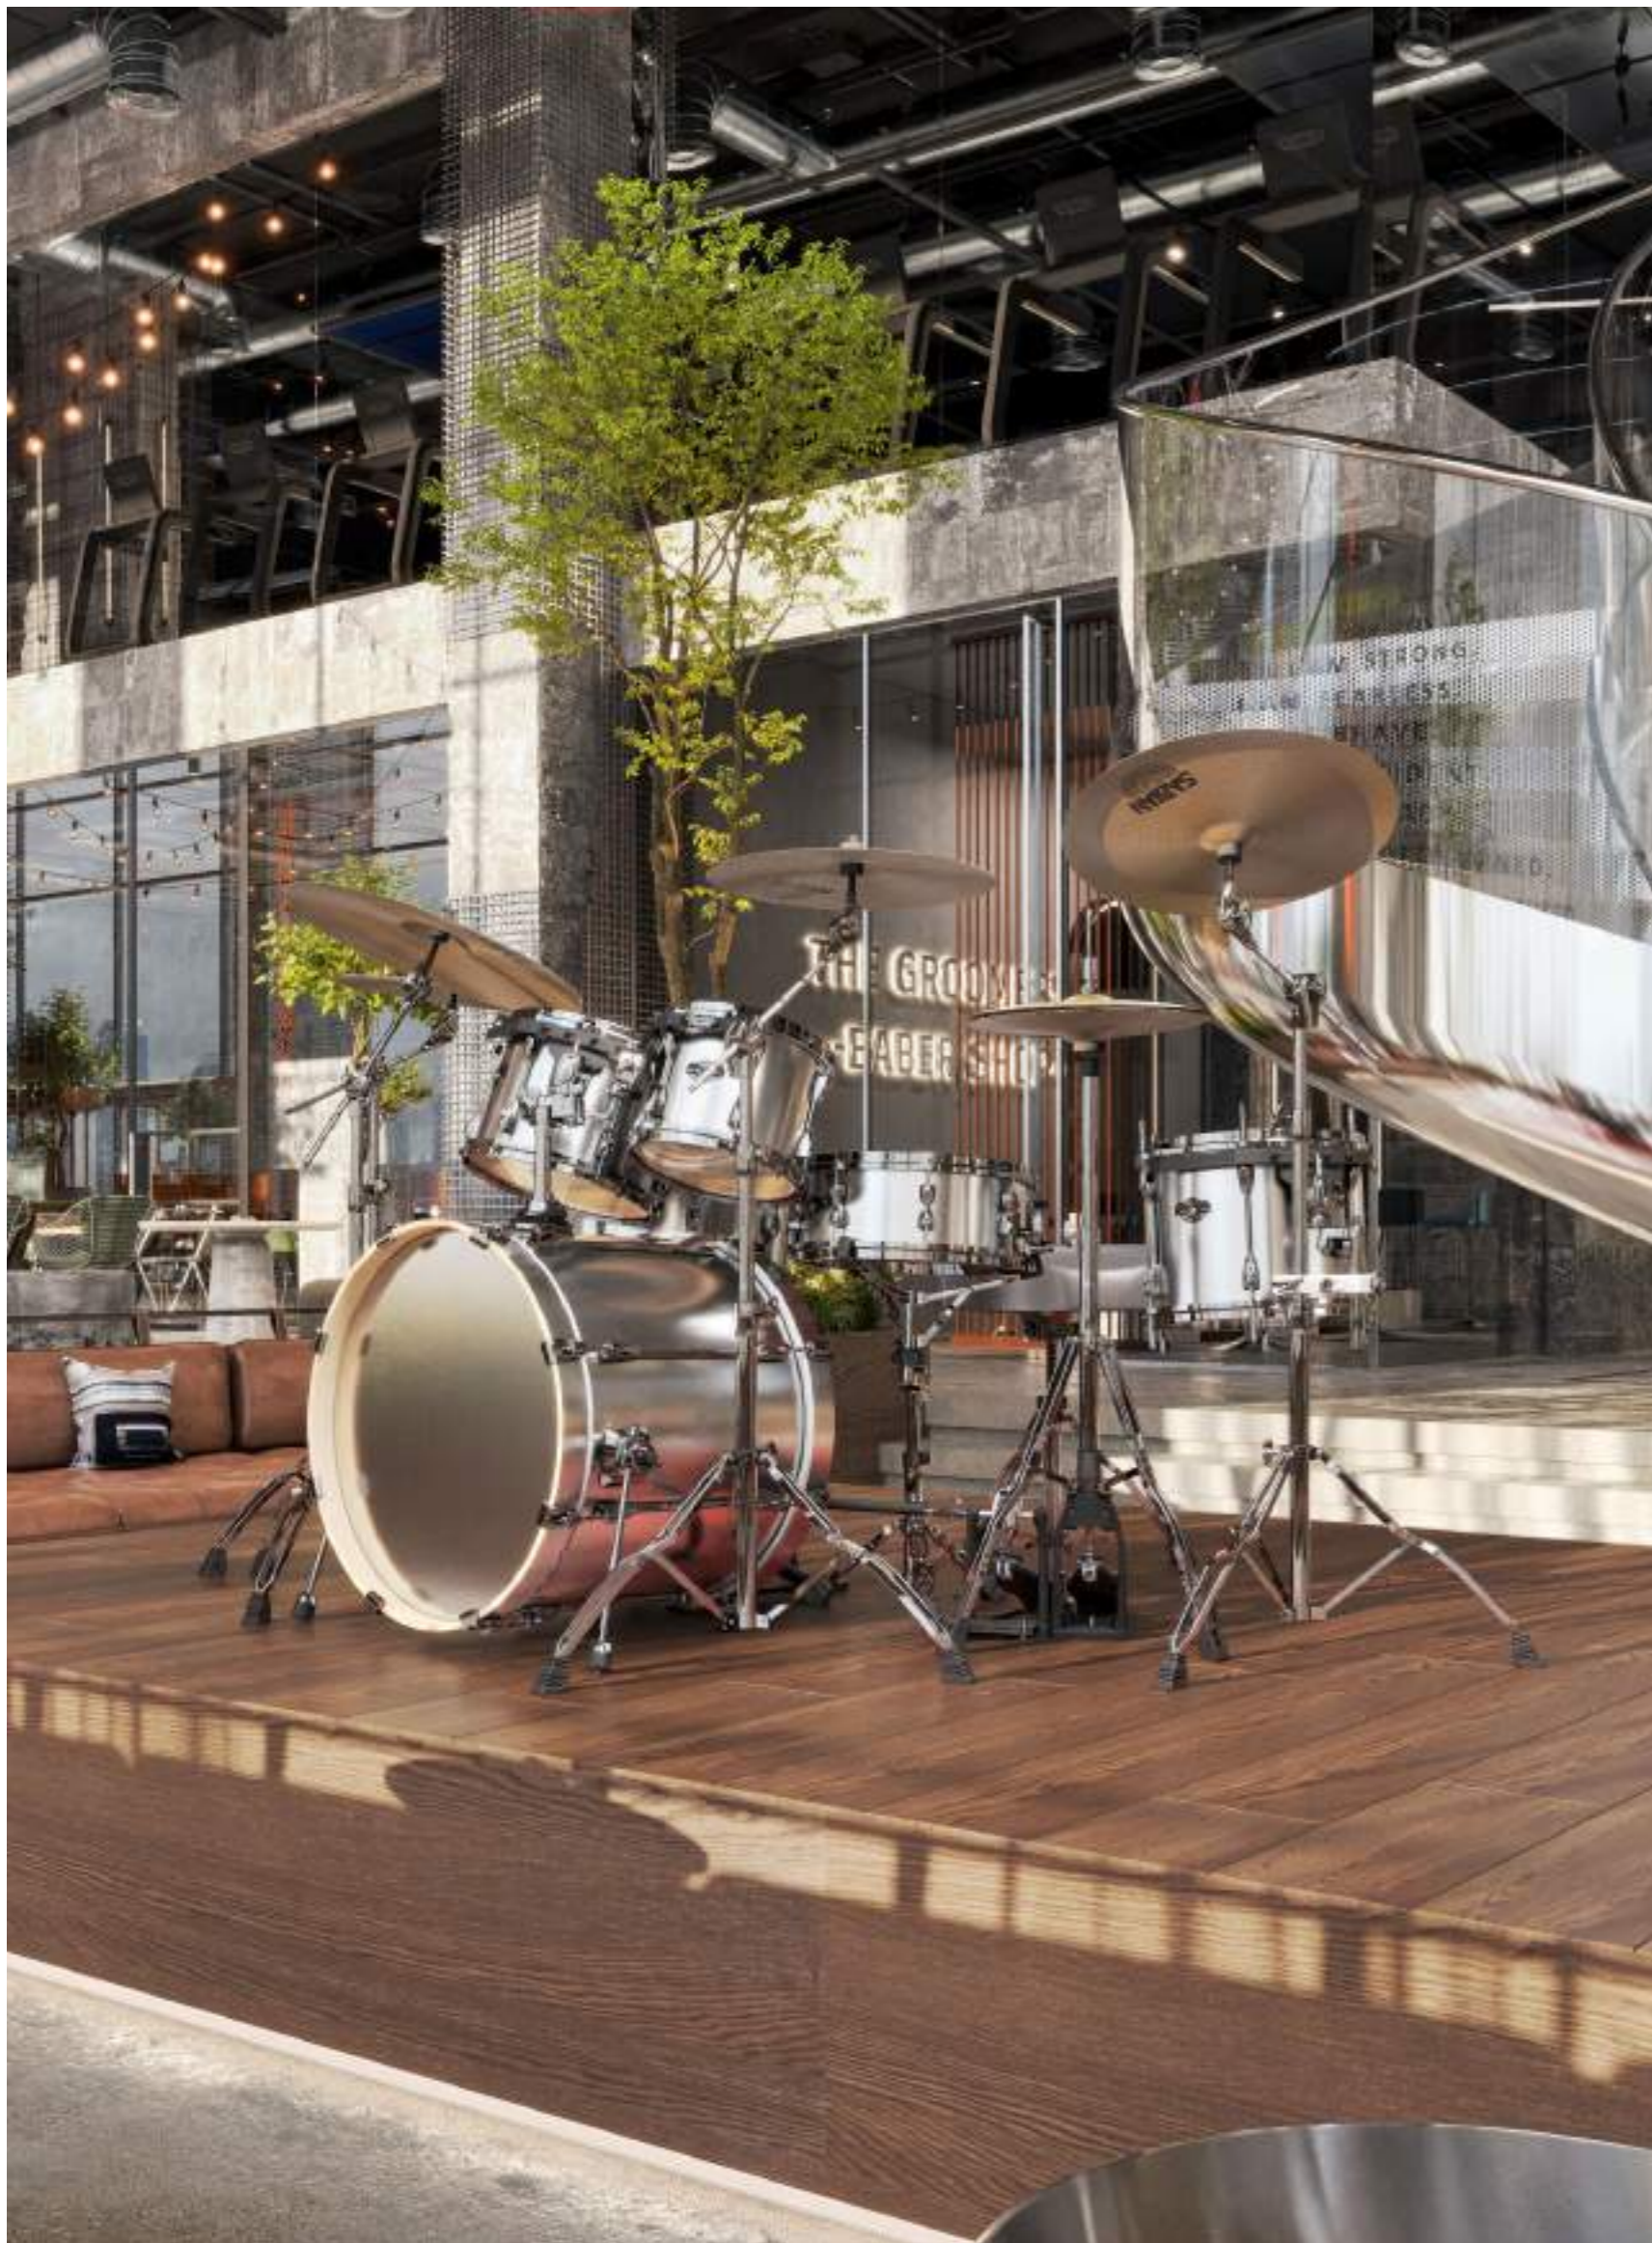

IMTIAZ

IMTIAZ

RAIN DISTRICT

THERE'S LEVELS TO THIS

Step in, tune in, stay around.

An always-on arrival zone where Raw District sets the tone from the first step in. Built for movement, music, coffee, catch-ups, and everything in between, this is the community's social engine. Industrial energy, playful details, and pockets of greenery come together to create a place that feels spontaneous, magnetic, and unmistakably Raw.

The Deck is a rooftop pool escape made for sun, skyline, and slow hours above the rush. A place to swim, stretch out, cool down, and stay a little longer, with open views, easy energy, and the feeling of being away without ever leaving the city.