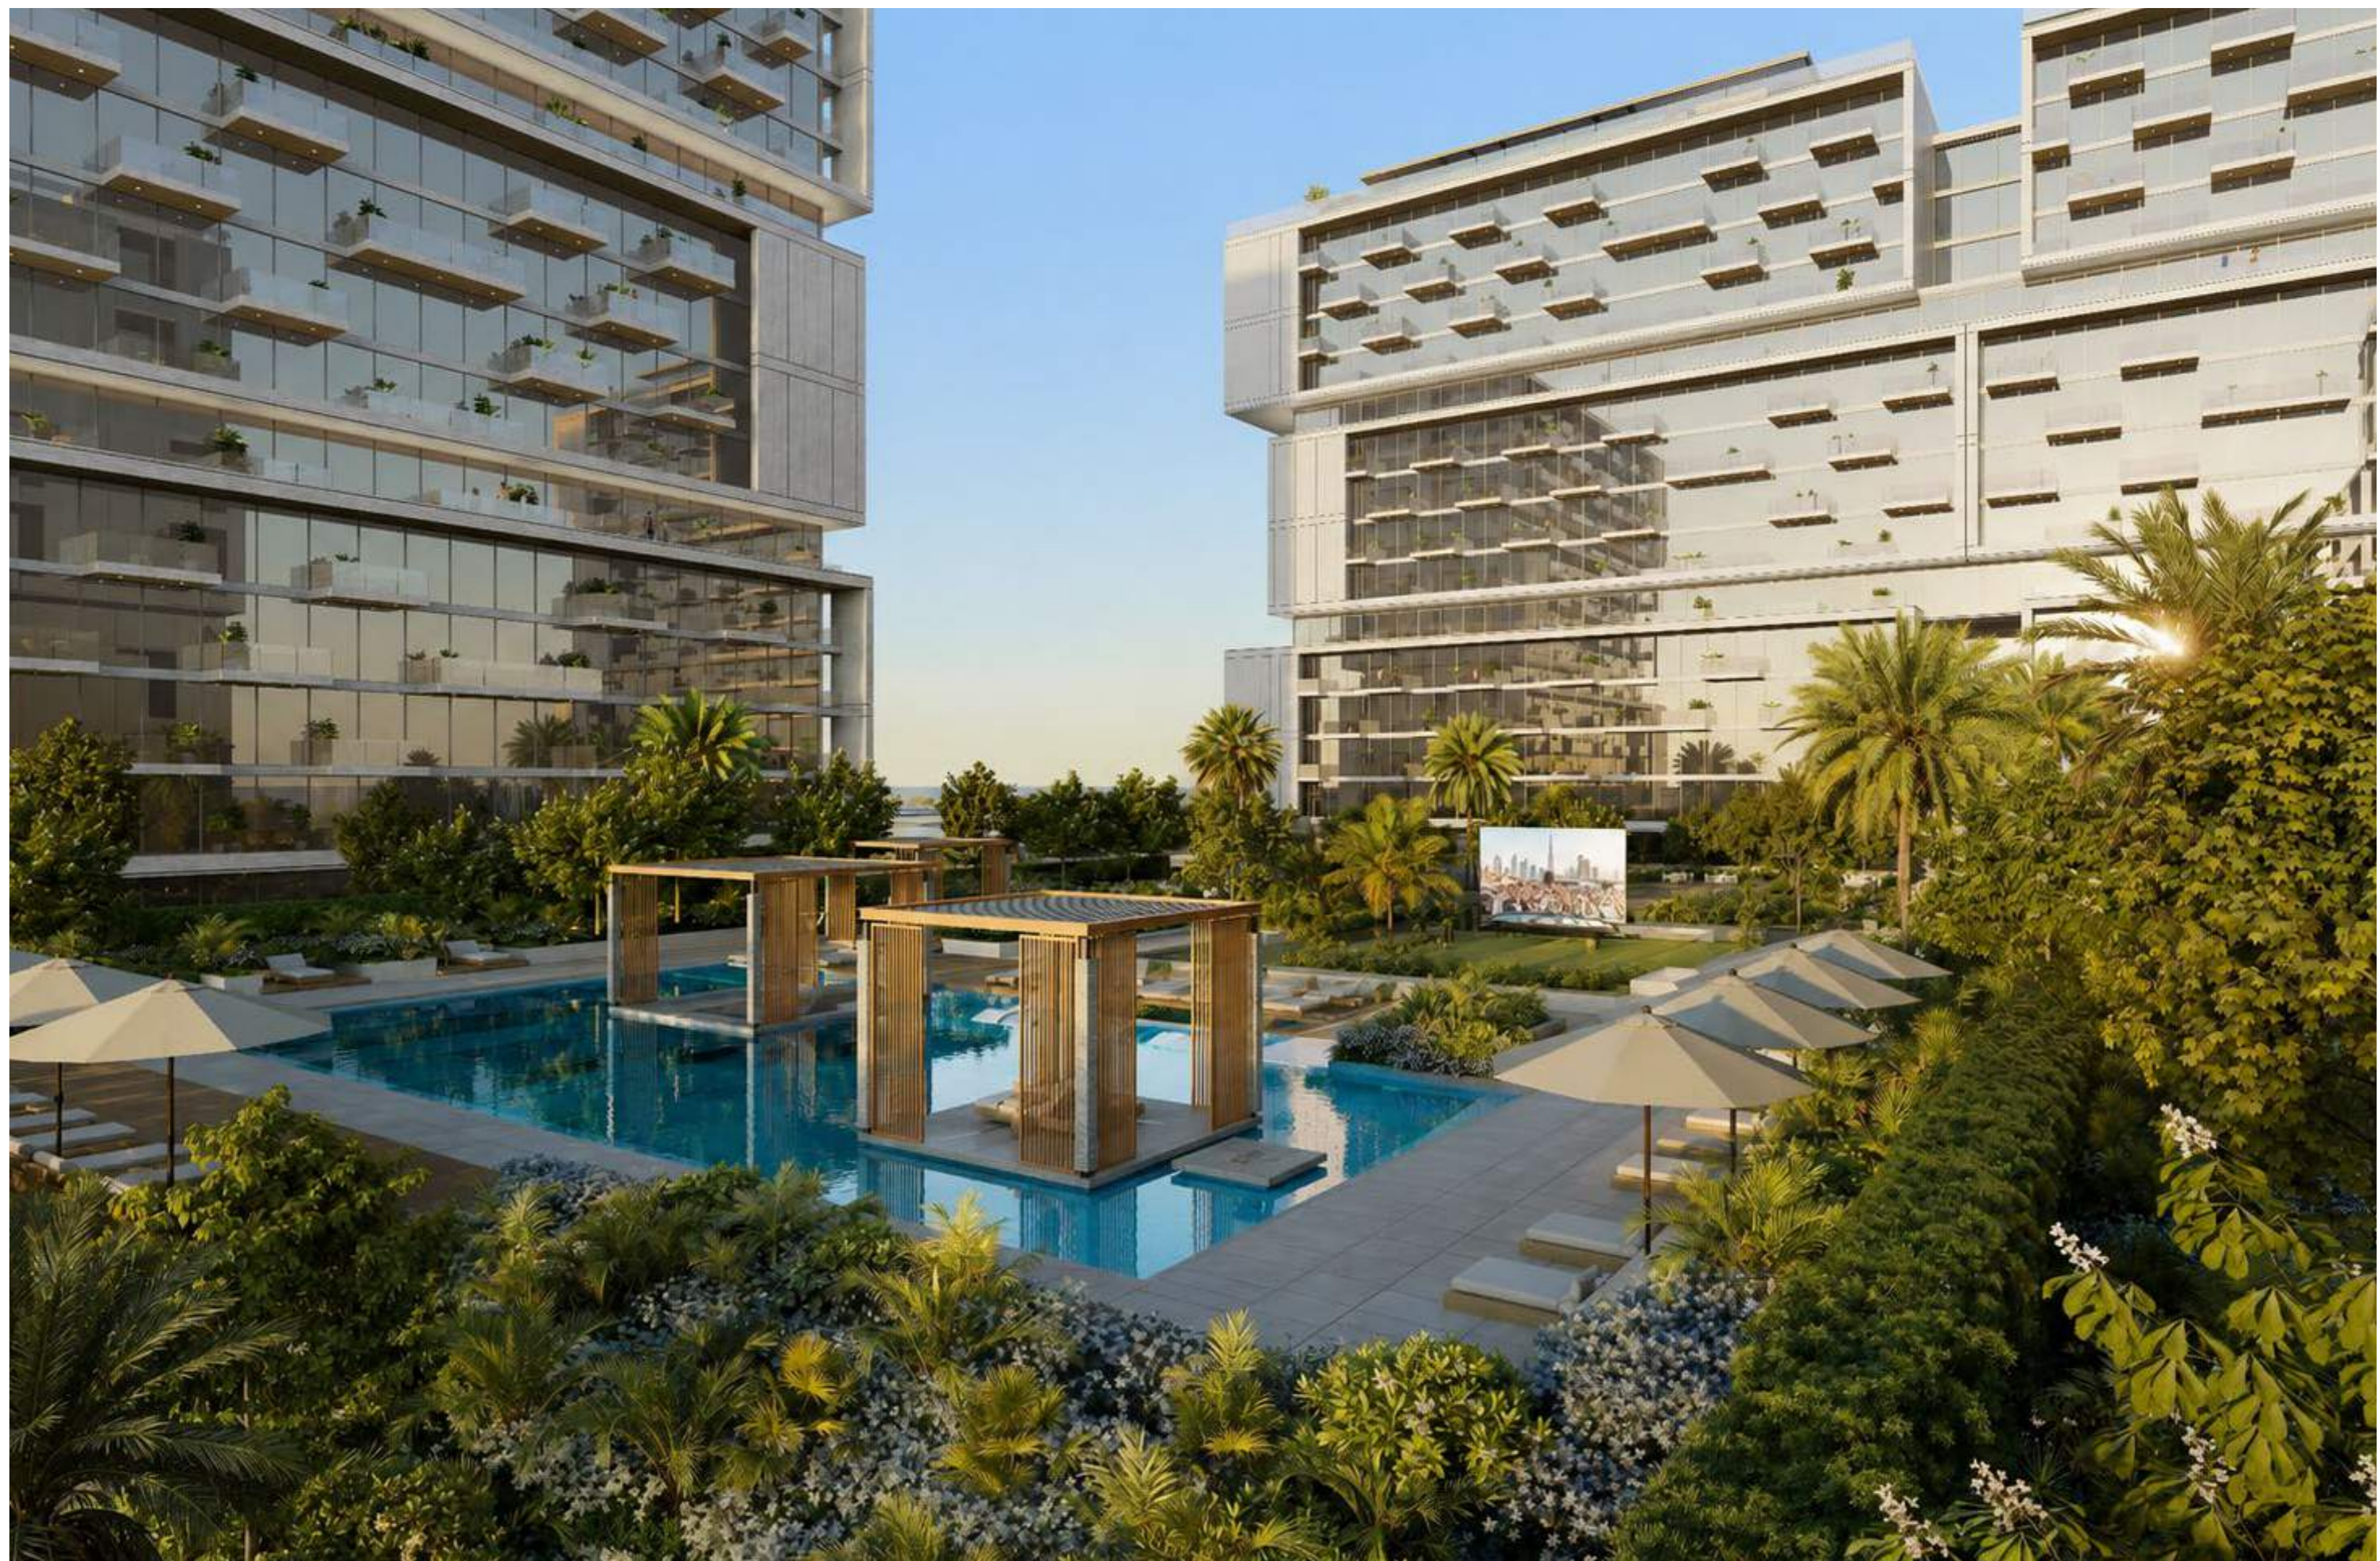

THE DECK

Your own urban escape.

Water, light, and space to move through. The sun hangs a little longer here, and conversations carry further. People drift in, and don't rush out. Come up when you need to reset. Or when you don't want the day to end yet.

The Deck is a rooftop pool escape made for sun, skyline, and slow hours above the rush. A place to swim, stretch out, cool down, and stay a little longer, with open views, easy energy, and the feeling of being away without ever leaving the city.