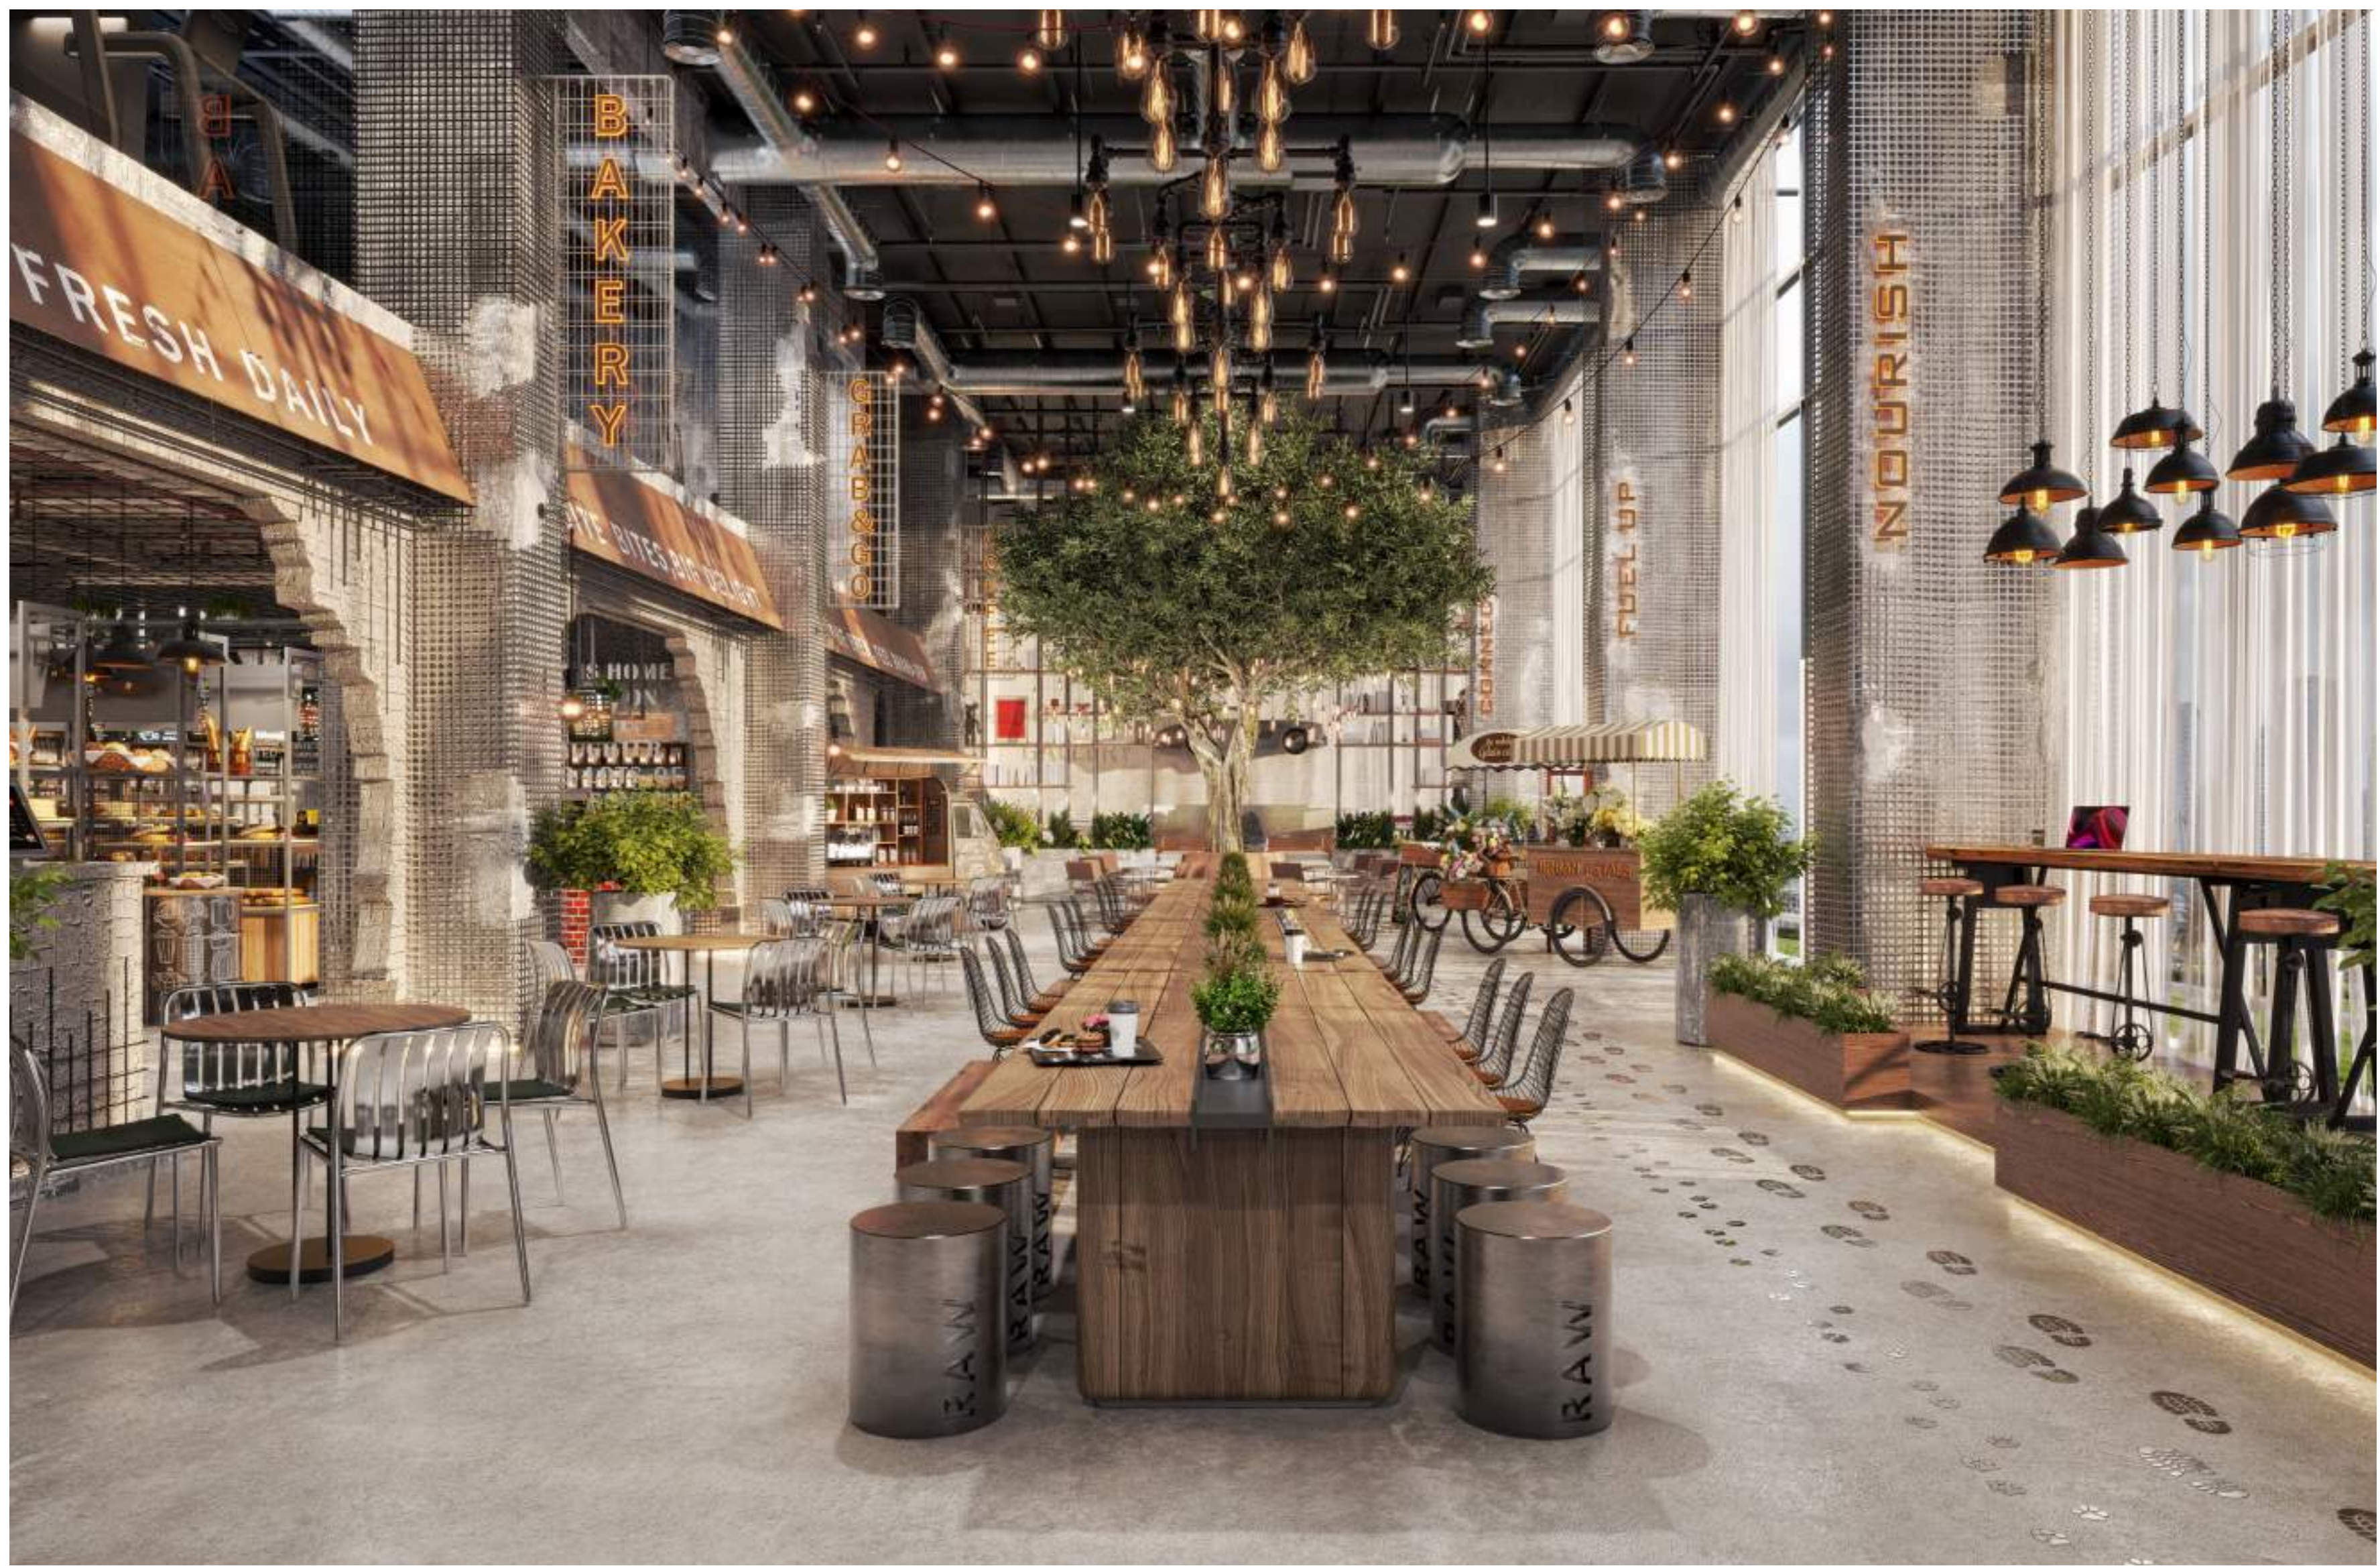

DISTRIKT TABLE

Grab and go, stay and chat.

Our dining concept is always on, always buzzing. A standalone hub at the heart of our community. Forget isolated tables, instead we create our focal point, a long table where conversations carry from end to end. Exchange ideas, power each other up, connect over sustenance.

Rooted in the moment.

A vibrant social hub shaped around nature, connection, and ease. Under the canopy, coffee turns into conversation, quick bites become lingering catch-ups, and every seat feels part of something bigger. Grab something sweet, settle beneath the lights, and let the day unfold around the table.

The Deck is a rooftop pool escape made for sun, skyline, and slow hours above the rush. A place to swim, stretch out, cool down, and stay a little longer, with open views, easy energy, and the feeling of being away without ever leaving the city.