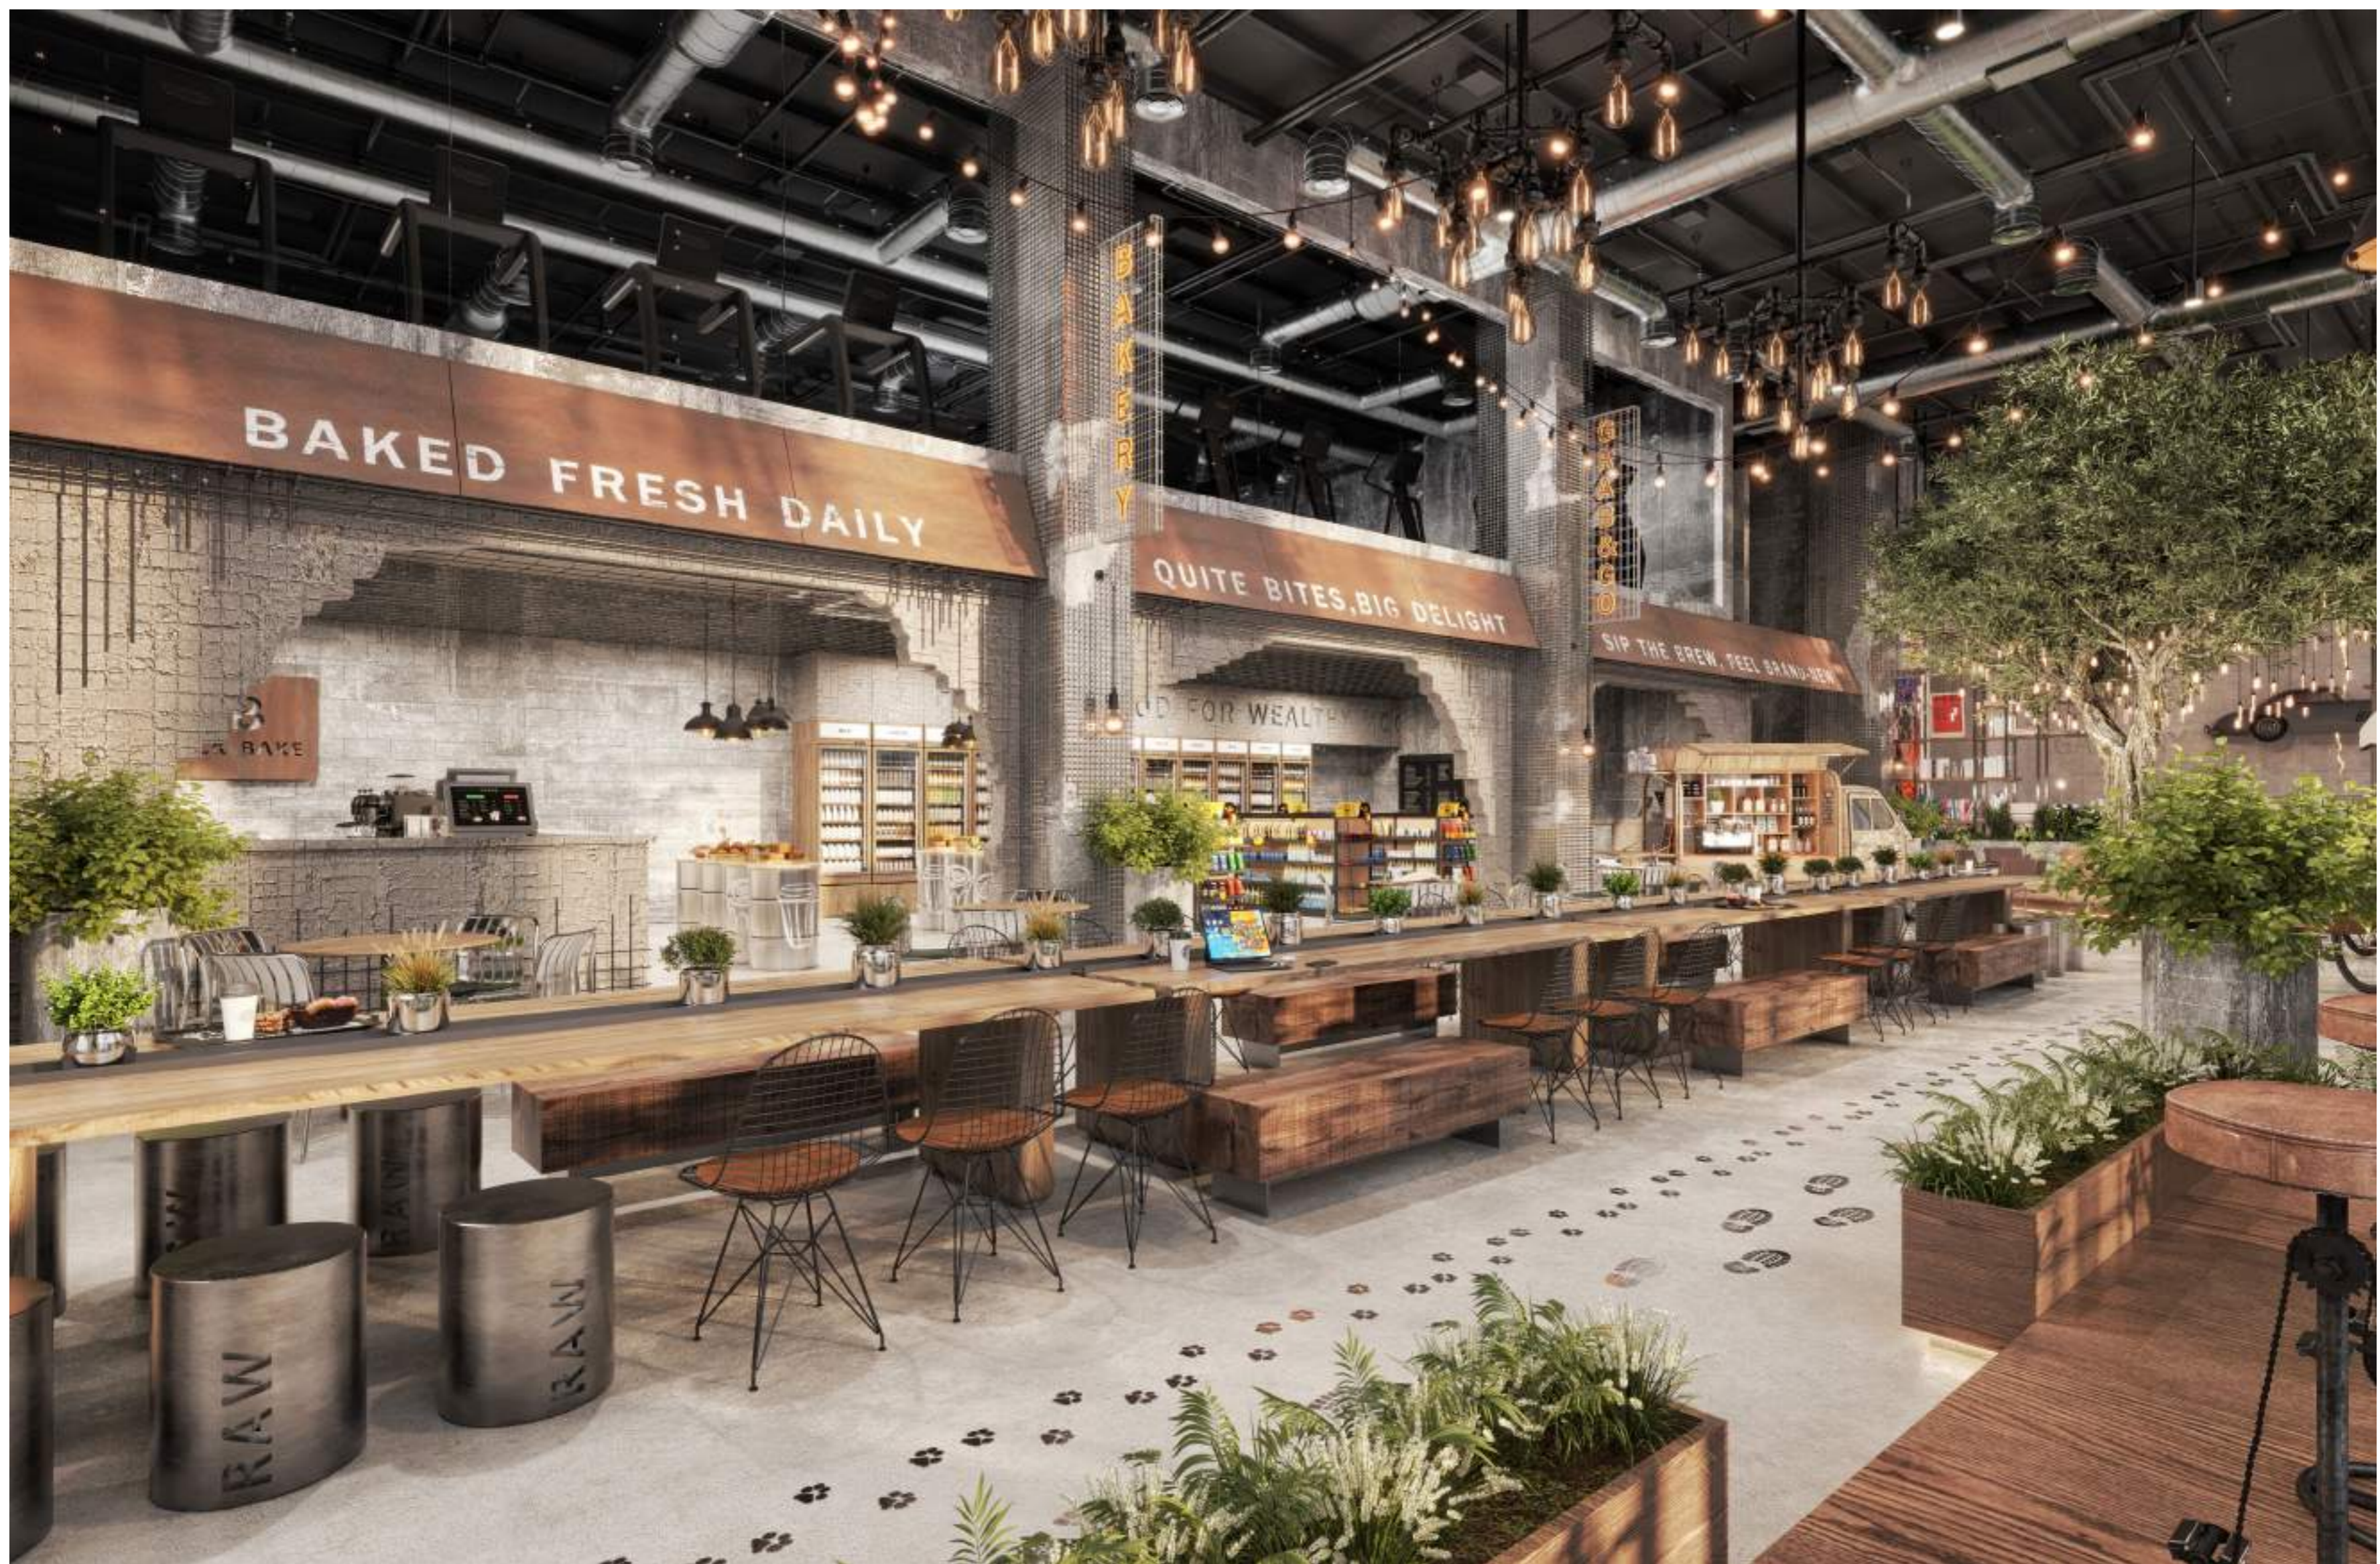

DISTRIKT TABLE

Grab and go, stay and chat.

Our dining concept is always on, always buzzing. A standalone hub at the heart of our community. Forget isolated tables, instead we create our focal point, a long table where conversations carry from end to end. Exchange ideas, power each other up, connect over sustenance.

Rooted in the moment.

A vibrant social hub shaped around nature, connection, and ease. Under the canopy, coffee turns into conversation, quick bites become lingering catch-ups, and every seat feels part of something bigger. Grab something sweet, settle beneath the lights, and let the day unfold around the table.

The Deck is a rooftop pool escape made for sun, skyline, and slow hours above the rush. A place to swim, stretch out, cool down, and stay a little longer, with open views, easy energy, and the feeling of being away without ever leaving the city.