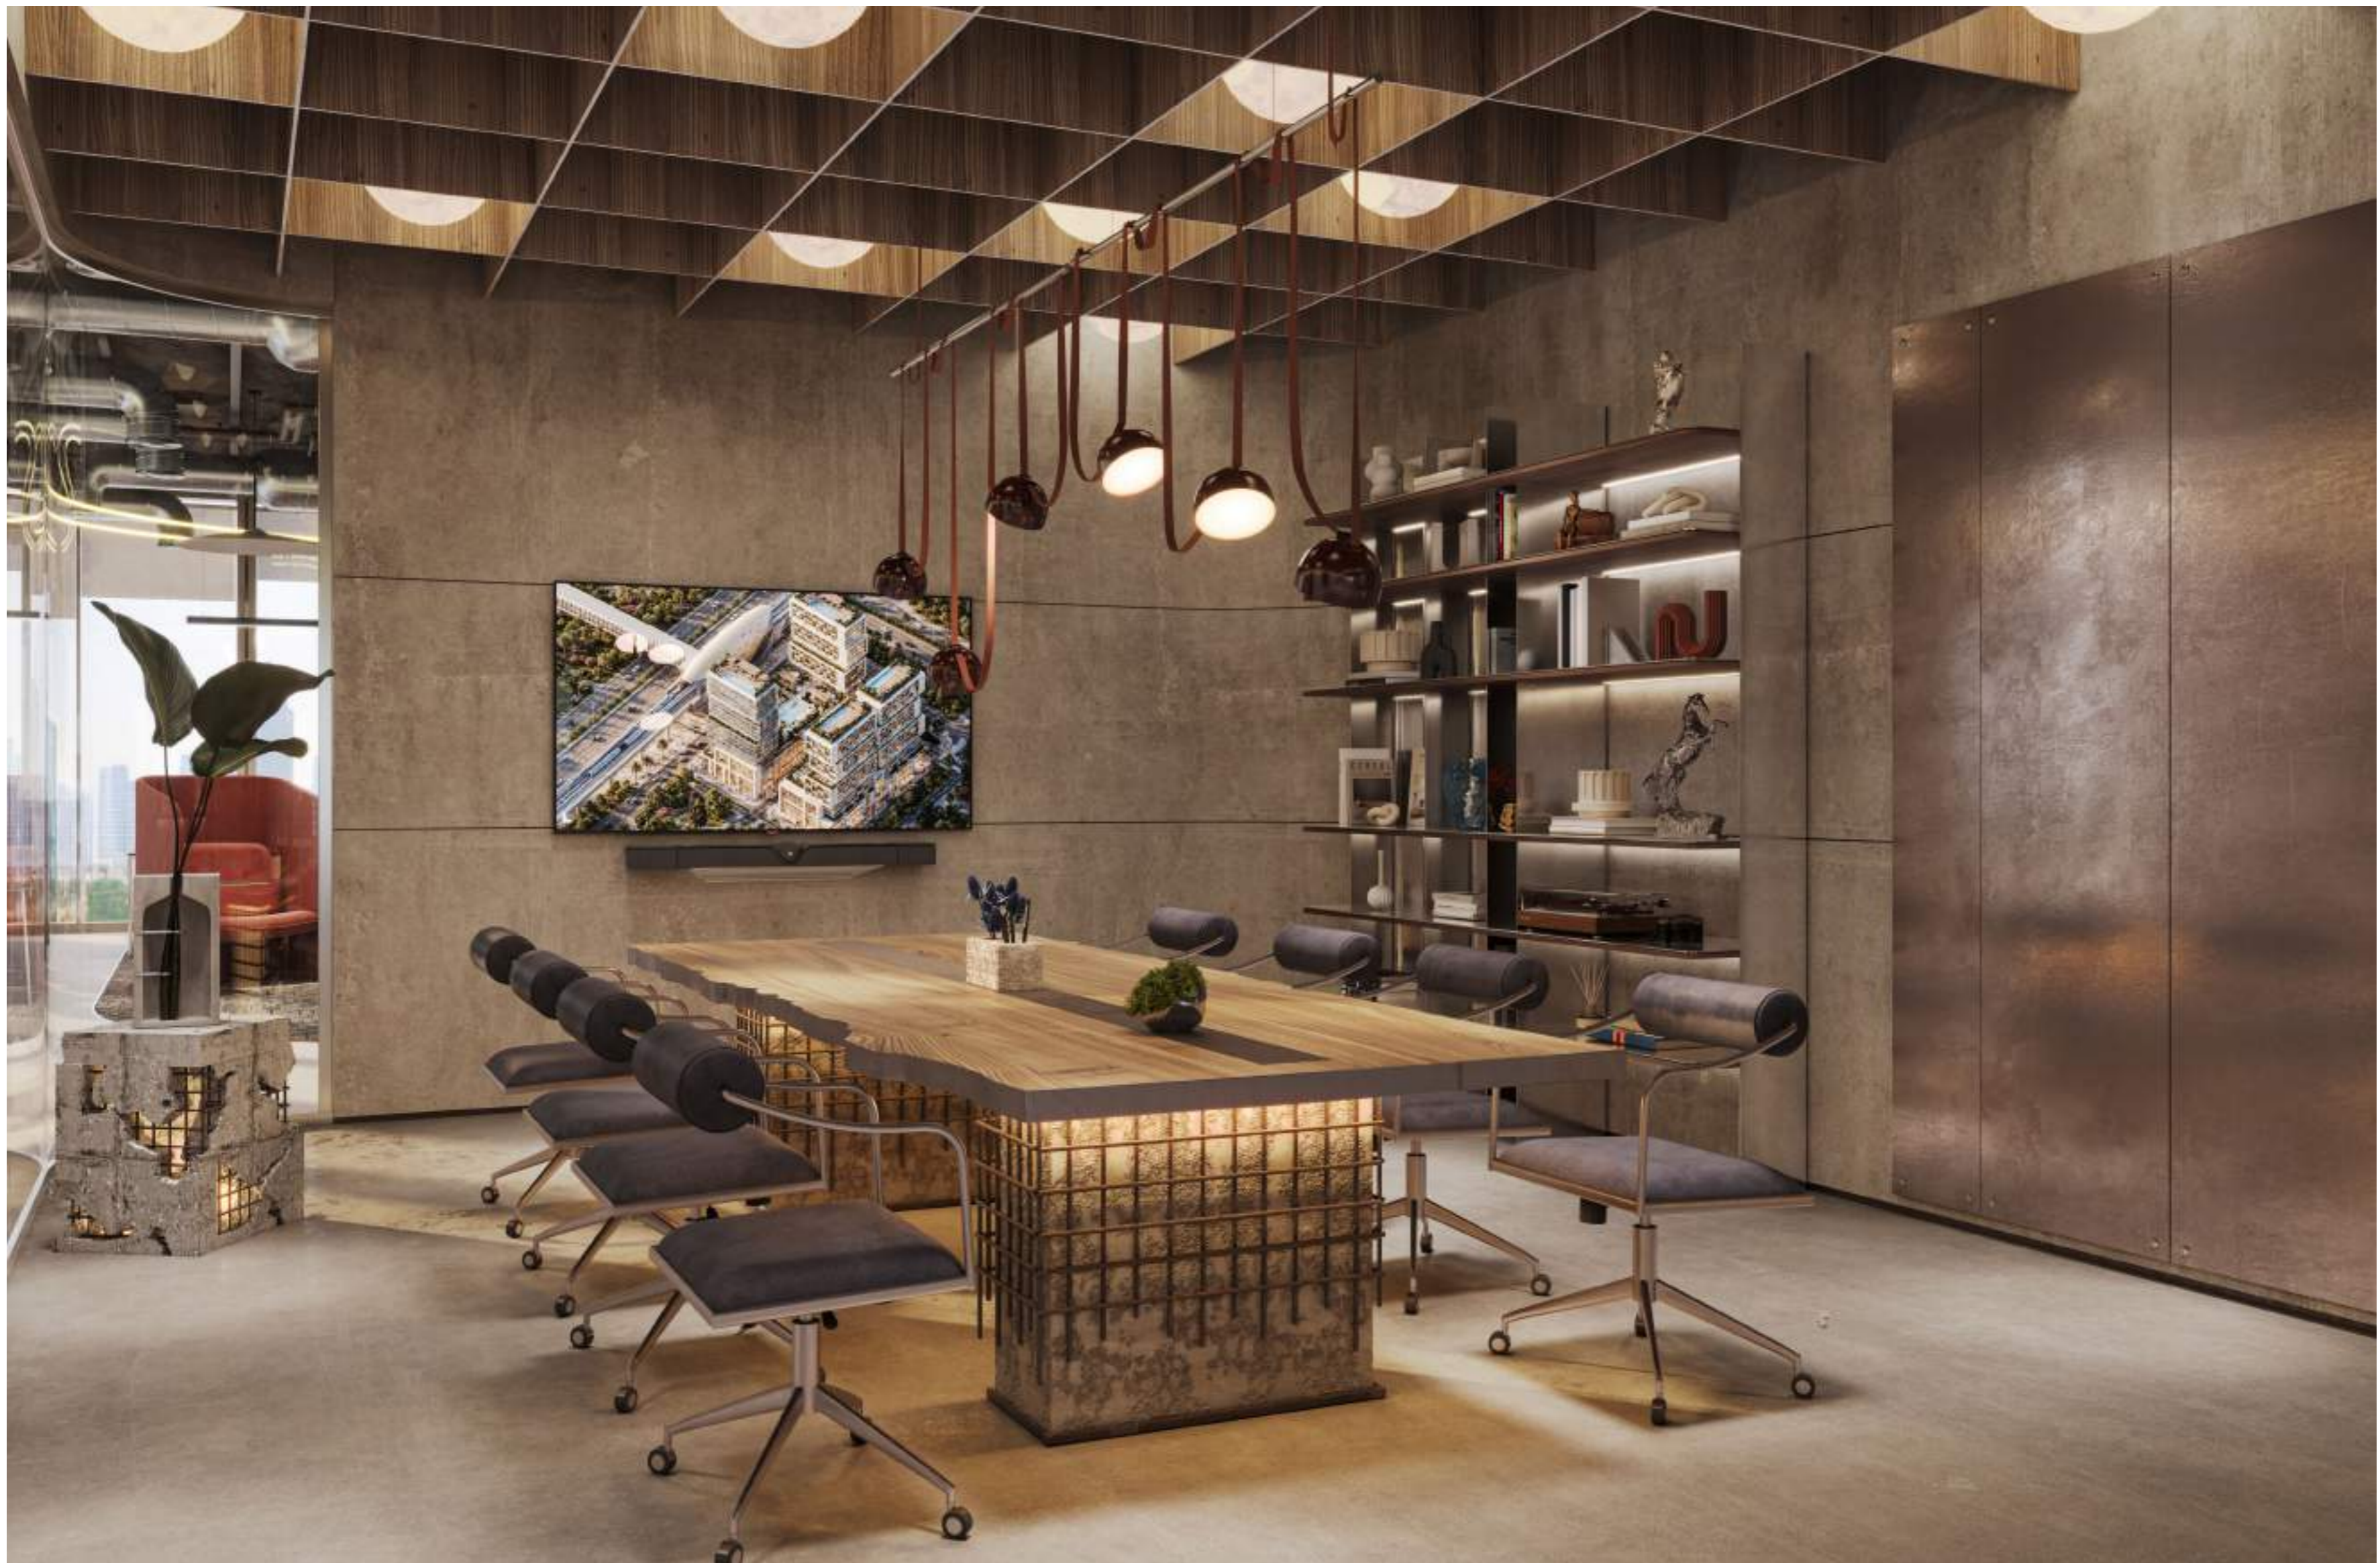

RAW STATIONS

 **RAW
STATION**

The space that lets you imagine.

RAW Station, coworking designed for thinkers, makers, creators. Set up to work. Spaces that spark experimentation. Flexing to fit your focus and fuel your next idea. We nurture creatives, the conversations with the people around you become the root of every great idea. This is your new work club. Are you ready?

Where ideas find their frequency.

Designed to shift with the way you work, Raw Station moves between deep focus, open conversation, quick collaboration, and unexpected creative sparks. Desks become launchpads. Lounges become meeting points. Side conversations become starting points for bigger ideas.