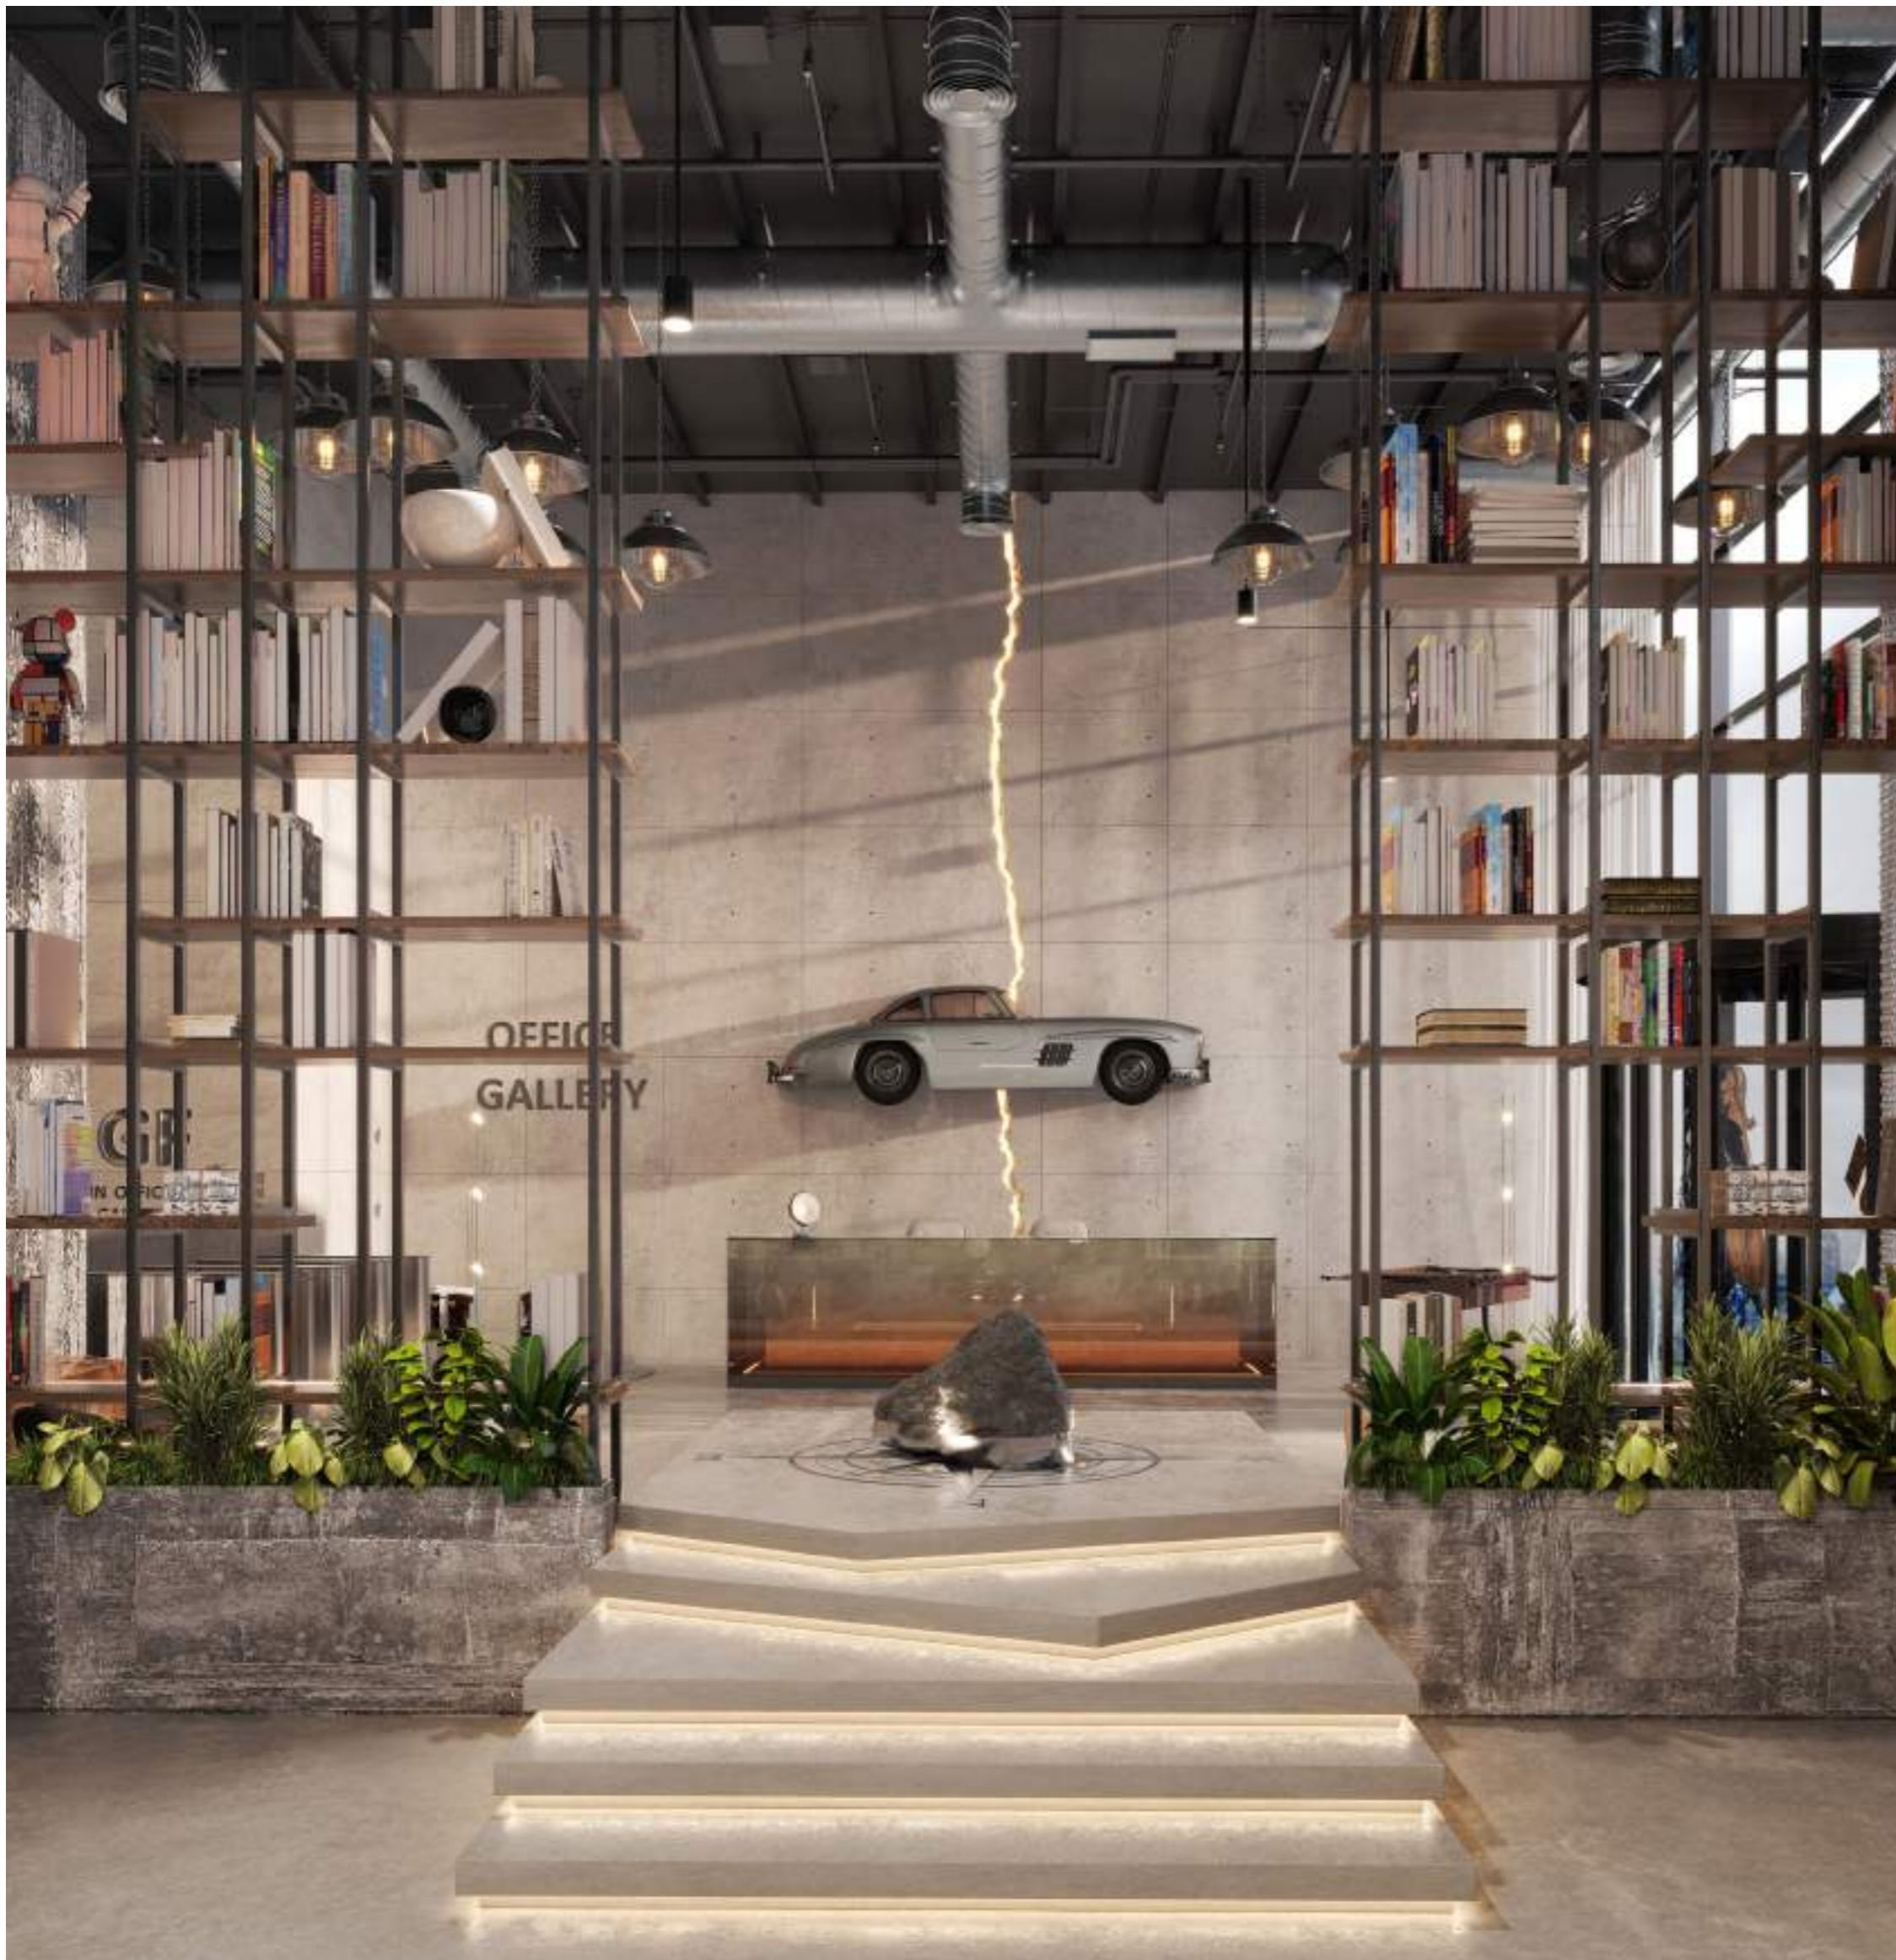

The Deck is a rooftop pool escape made for sun, skyline, and slow hours above the rush. A place to swim, stretch out, cool down, and stay a little longer, with open views, easy energy, and the feeling of being away without ever leaving the city.

A stay concept made for the people who move with the city. A place to land, live, work, reset, and connect, with the comfort of a home and the ease of a stay that is ready when you are.

Raw Stay gives you a base that keeps up. Flexible when plans change, comfortable when you need to switch off, and social when you want to plug into the energy around you. Everything is set from the moment you arrive, so you can drop your bags, find your rhythm, and step straight into the world you came for.

RAW
STAY

STAY FOR LONGER

Sleep like a guest, wake up like a local.

As RAW takes over the world's best cities, we land before you do. Curating the vibe for our tribe. For those always asking what's next, we've already put together a new room full of likeminded people in the best place for them. Walk into the world you want.

A lobby with horsepower.

The office lobby becomes a gallery of motion, where a vintage car is lifted from the road and turned into a suspended work of art. Surrounded by books, greenery, raw textures, and dramatic light, the installation creates a moment that feels cinematic, unexpected, and impossible to pass by. It is not just an entrance, it is a signal that this is a workplace built for bold thinking.