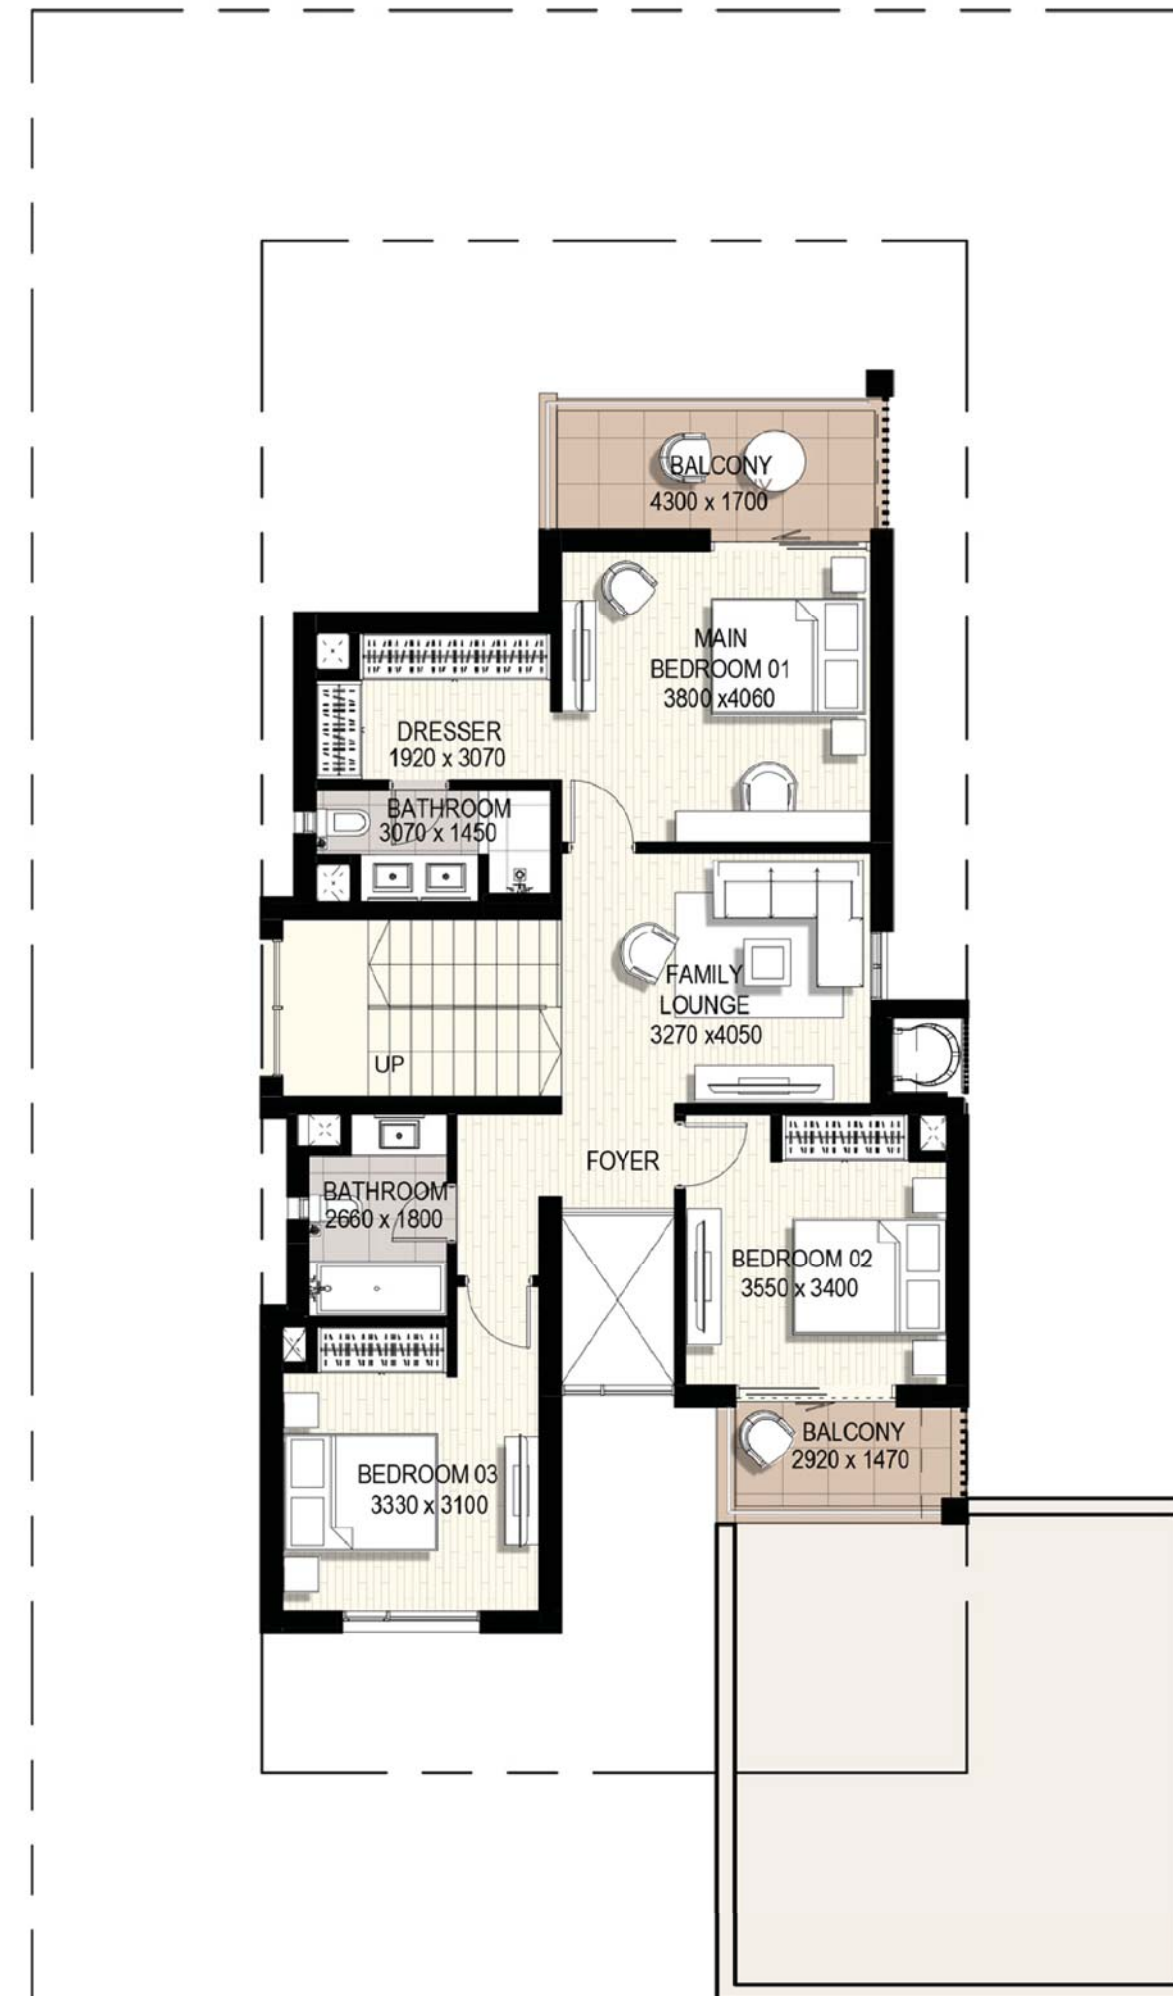

## FLOOR PLANS

EMAAR SOUTH

Ground Floor

First Floor

## Villa 1

No of Bedrooms: 5

Total built up area : **356.9** m2 **3,842** ft2

Ground Floor

First Floor

Villa 2

No of Bedrooms: 4

Total built up area : **274.35 m2 2,953 ft2**