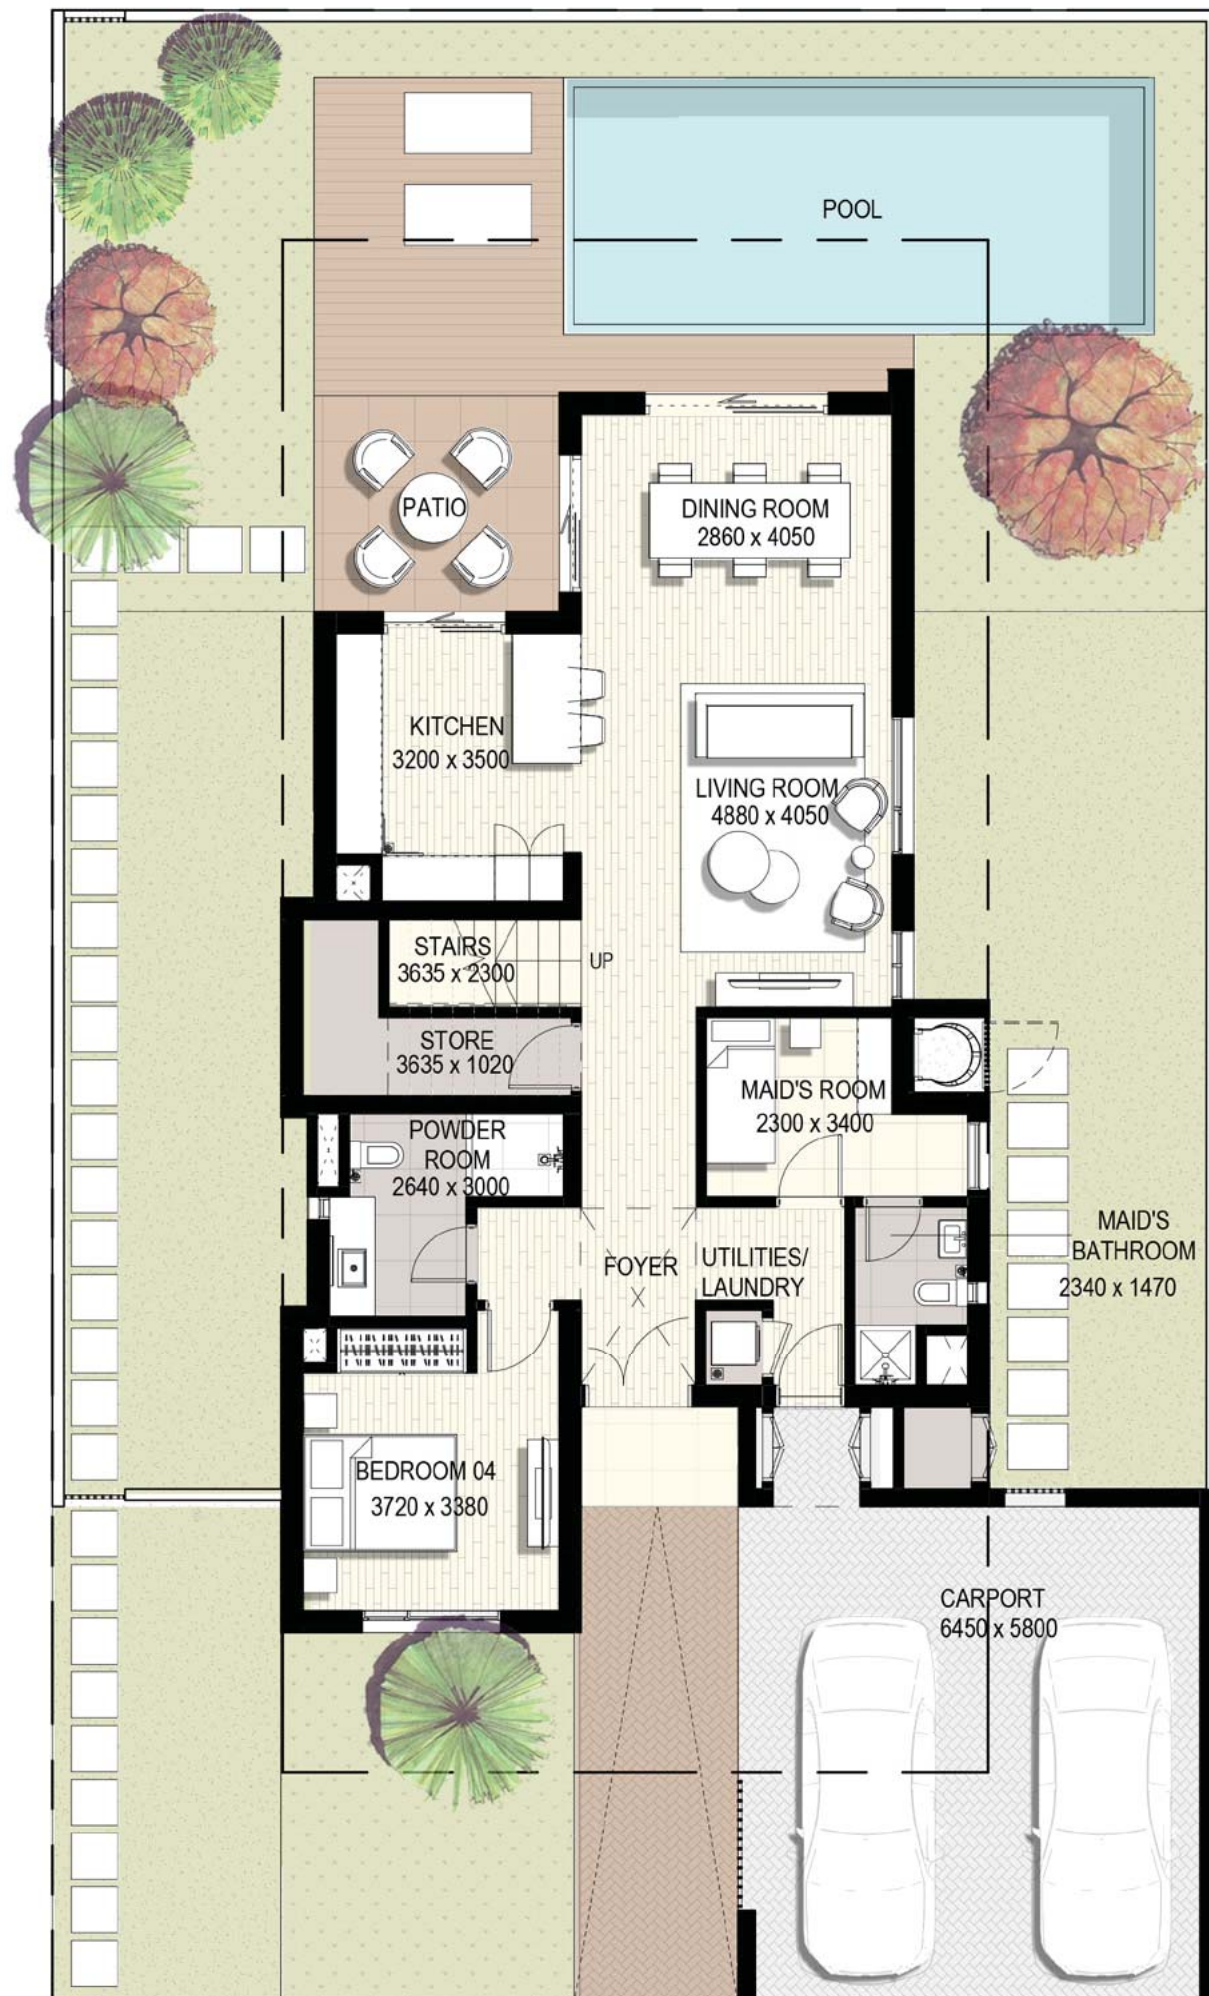

## FLOOR PLANS

EMAAR SOUTH

Ground Floor

First Floor

## Villa 1

No of Bedrooms: 5

Total built up area : **356.9** m2 **3,842** ft2

Ground Floor

First Floor

Villa 2

No of Bedrooms: 4

Total built up area : **274.35 m2 2,953 ft2**